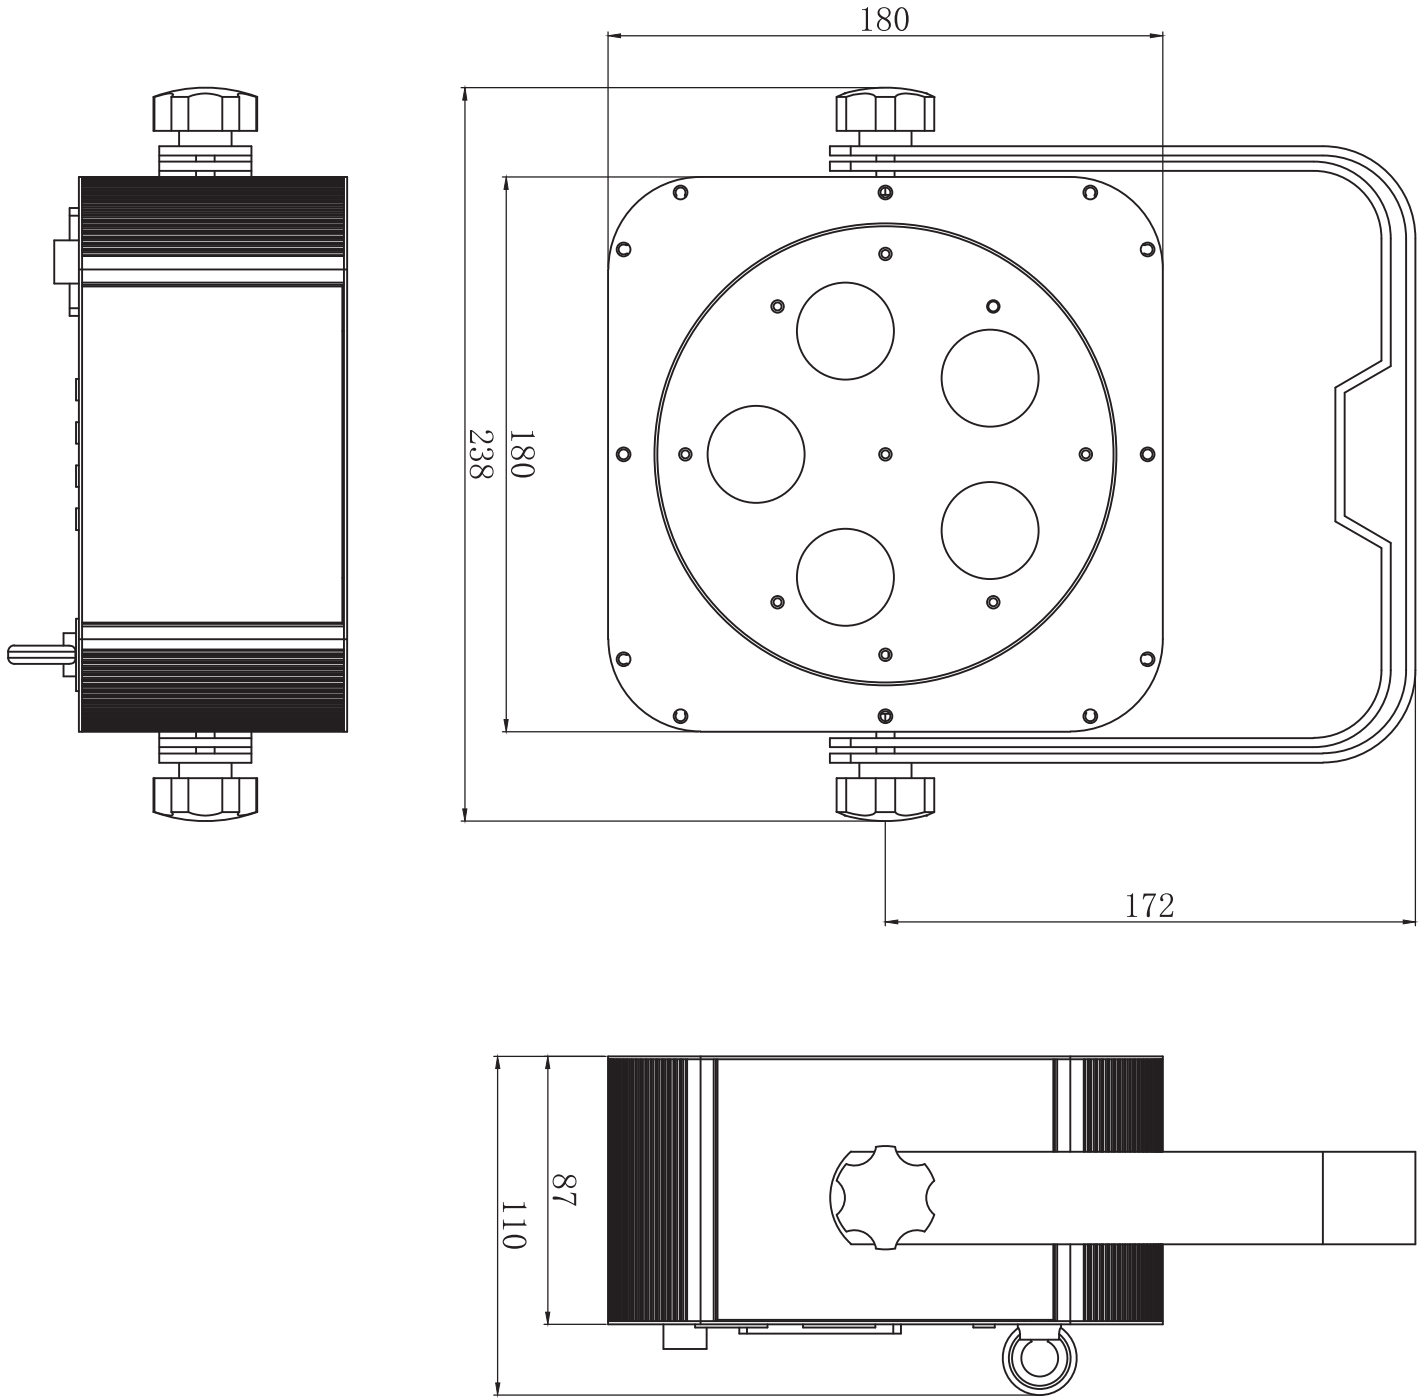

51915380 EUROLITE LED SLS-5 QCL 5x5W Floor
51915382 EUROLITE LED SLS-5 QCL 5x5W Floor NSP
51915390 EUROLITE LED SLS-5 BCL 5x5W Floor

51915380 EUROLITE LED SLS-5 QCL 5x5W Floor
51915382 EUROLITE LED SLS-5 QCL 5x5W Floor NSP
51915390 EUROLITE LED SLS-5 BCL 5x5W Floor