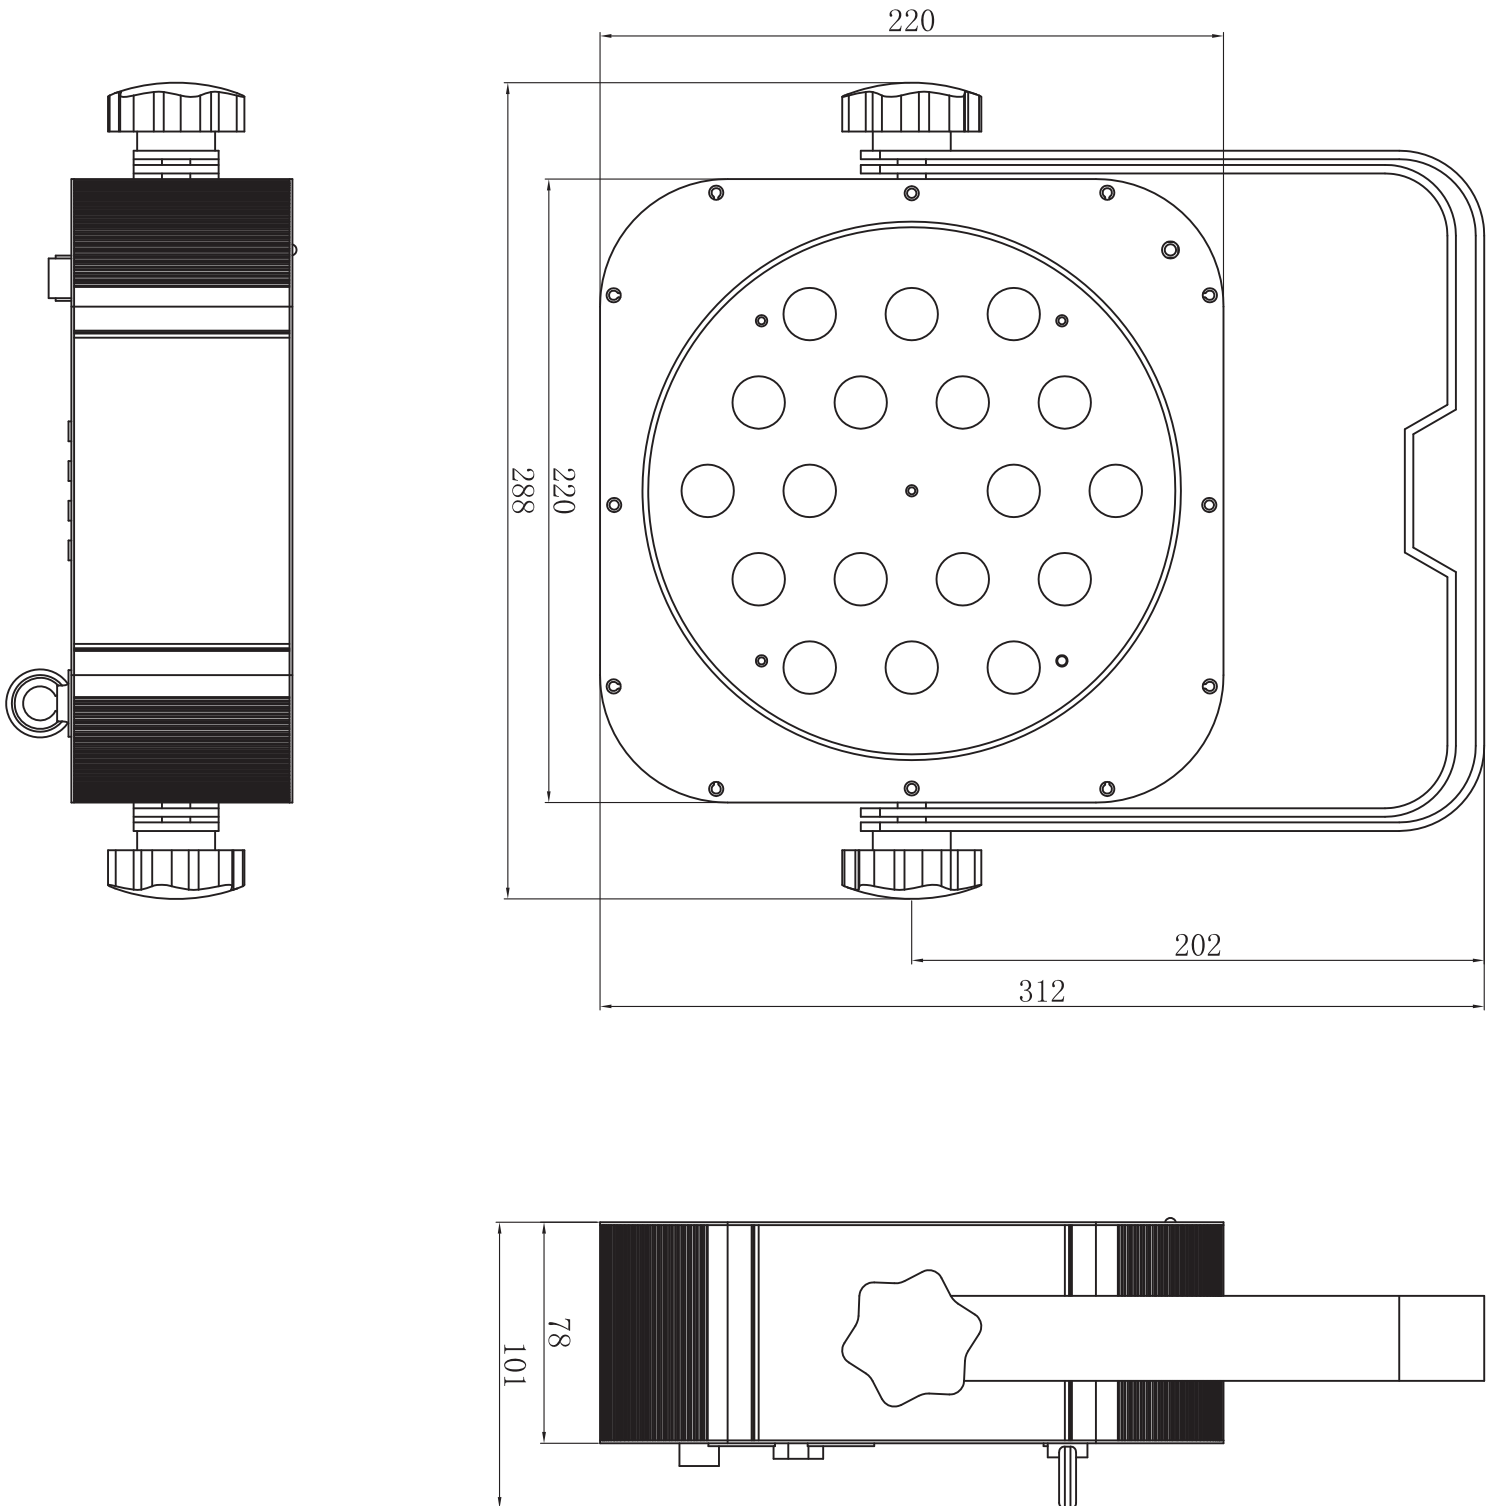

51915370 EUROLITE LED SLS-18 TCL 18x3W Floor  
51915398 EUROLITE LED SLS-18 TCL/BCL Floor

51915370 EUROLITE LED SLS-18 TCL 18x3W Floor  
51915398 EUROLITE LED SLS-18 TCL/BCL Floor