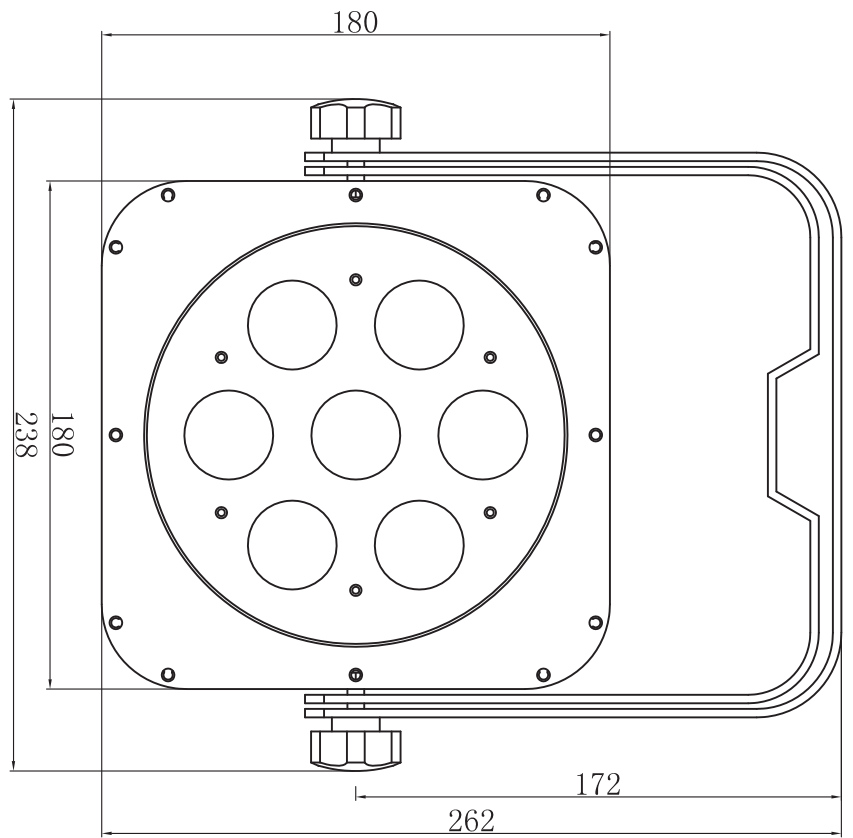

51915360 EUROLITE LED SLS-7 TCL 7x3W Floor

51915360 EUROLITE LED SLS-7 TCL 7x3W Floor