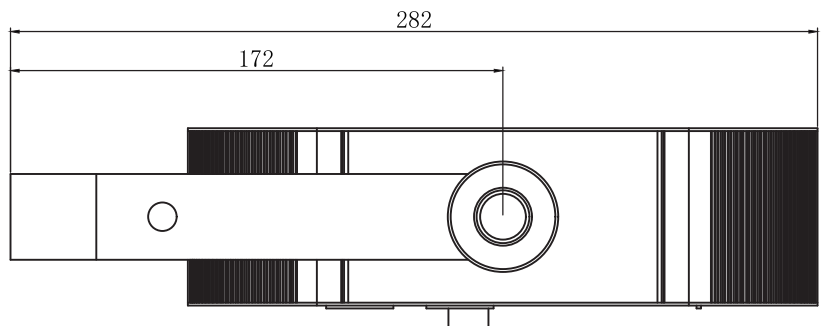

EUROLITE LED SLS-183 RGB 10mm Floor No. 51915310

EUROLITE LED SLS-183 RGB 10mm Floor
No. 51915310

EUROLITE LED SLS-183 RGB 10mm Floor
No. 51915310

EUROLITE LED SLS-183 RGB 10mm Floor No. 51915310

EUROLITE LED SLS-183 RGB 10mm Floor No. 51915310

	0.5m	1m	1.5m	2m	3m	4m	5m	
RED	732	231	93.5	53.7	20.2	7.9	3.7	LUX
GREEN	1128	464	221	121.4	37.8	20.6	8.6	LUX
BLUE	1344	619	296	179	72	31	17	LUX
RGB	2780	1026	497	287	119.4	58.8	31.1	LUX