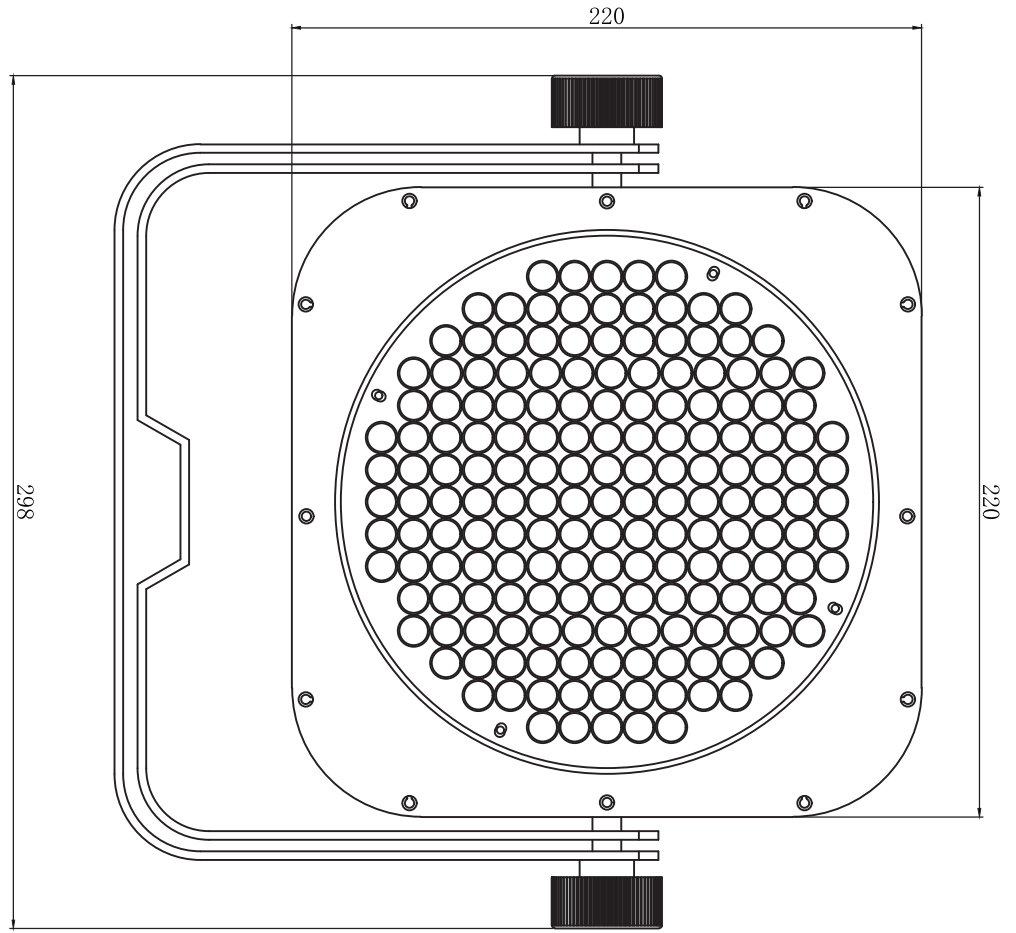

EUROLITE LED SLS-183 RGB 10mm Floor No. 51915310

EUROLITE LED SLS-183 RGB 10mm Floor
No. 51915310

EUROLITE LED SLS-183 RGB 10mm Floor
No. 51915310

EUROLITE LED SLS-183 RGB 10mm Floor No. 51915310

EUROLITE LED SLS-183 RGB 10mm Floor No. 51915310

	0.5m	1m	1.5m	2m	3m	4m	5m	
RED	732	231	93.5	53.7	20.2	7.9	3.7	LUX
GREEN	1128	464	221	121.4	37.8	20.6	8.6	LUX
BLUE	1344	619	296	179	72	31	17	LUX
RGB	2780	1026	497	287	119.4	58.8	31.1	LUX