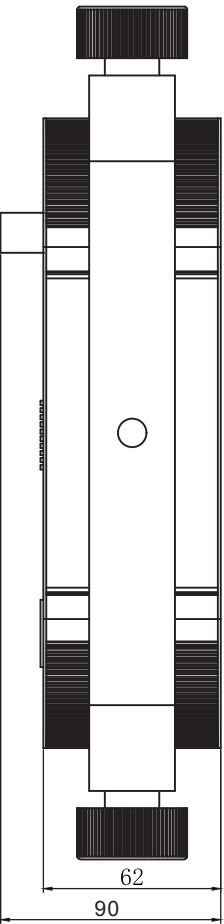

EUROLITE LED SLS-183 RGB 10mm Floor No. 51915310

EUROLITE LED SLS-183 RGB 10mm Floor
No. 51915310

EUROLITE LED SLS-183 RGB 10mm Floor
No. 51915310

EUROLITE LED SLS-183 RGB 10mm Floor No. 51915310

EUROLITE LED SLS-183 RGB 10mm Floor No. 51915310

	0.5m	1m	1.5m	2m	3m	4m	5m	
RED	732	231	93.5	53.7	20.2	7.9	3.7	LUX
GREEN	1128	464	221	121.4	37.8	20.6	8.6	LUX
BLUE	1344	619	296	179	72	31	17	LUX
RGB	2780	1026	497	287	119.4	58.8	31.1	LUX