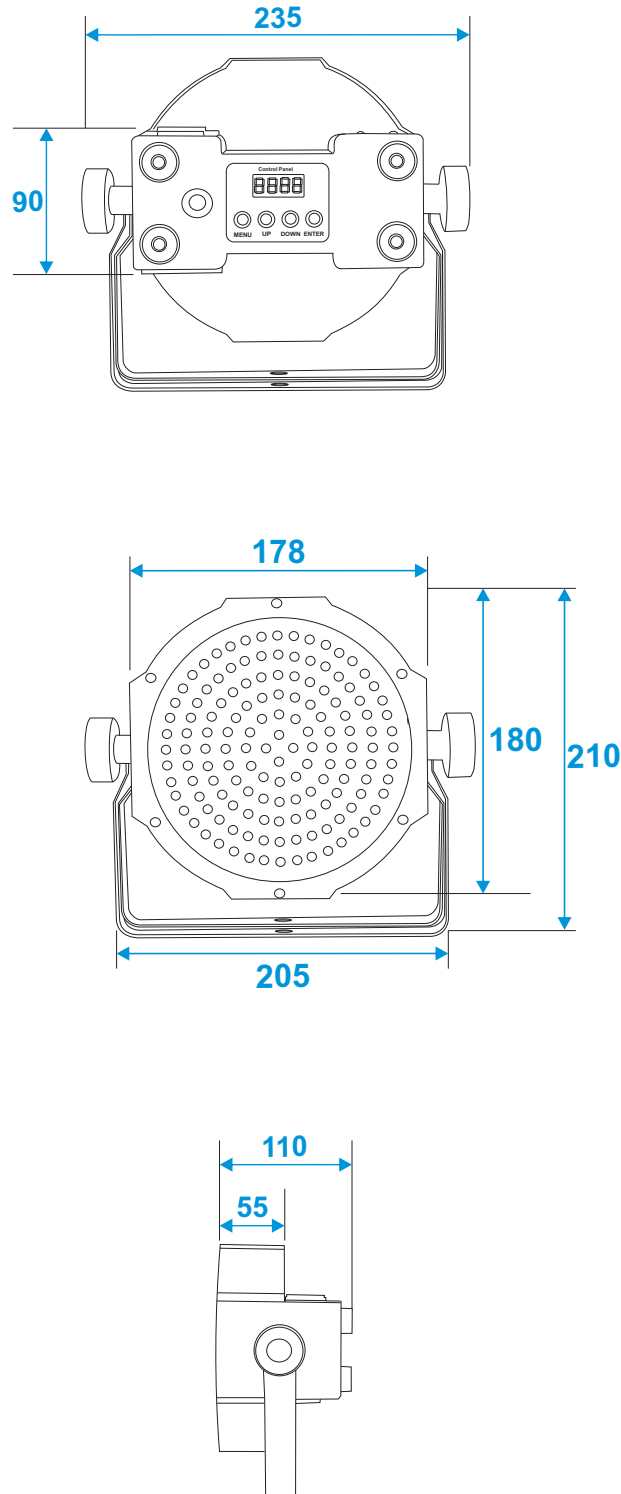

51915280

LED SLS-144 RGBW FLOOR SPOT

*All dimensions in millimeters