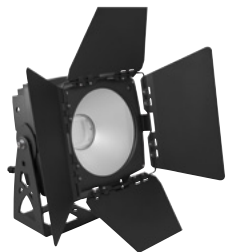

IP65 DMX COB RGB

REMOTE CONTROL 60°

No. 51914166
No. 51914169.....Barndoors

EUROLITE LED IP PAD COB RGB 150W

Weather-proof DMX spot (IP65) with 150 W COB LED (RGB)