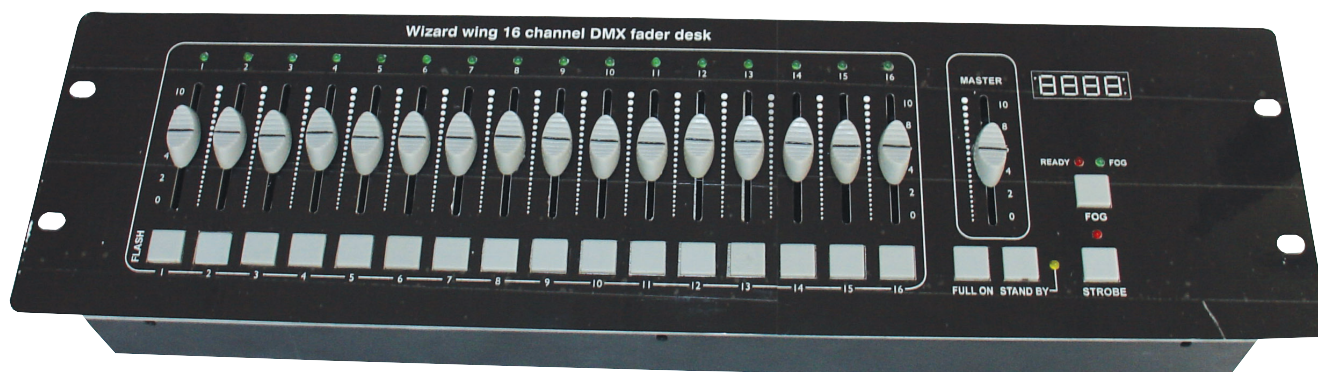

**16-channel DMX-faderdesk**

- 19" housing
- Master-control
- Flash-buttos per channel
- Full On and Stand By function
- e.g. for DMX In-function of Wizard-1024 software

**Technical specifications:**

Power supply: ..... 230 V AC, 50 Hz ~  
 ..... via 12-20 V DC, 500 mA power unit included in the delivery  
 Power consumption: ..... 6 W  
 Number of control-channels: ..... 16  
 DMX 512-output: ..... 3-pin XLR-connector with polarity selector  
 Dimensions (LxWxH): ..... 483 x 132 x 80 mm  
 ..... 19" mounting dimensions with 3 u  
 Minimum mounting depth: ..... 170 mm  
 Weight: ..... 2.5 kg