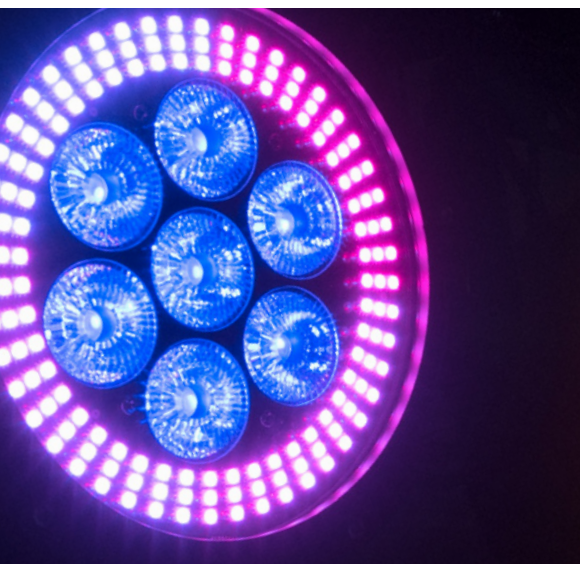

PRO Slim Par

The Pro Slim Par series from Futurelight stands for professional technology without compromises. The spotlights have an extremely robust metal housing that also allows effective convection cooling. So there are no fans and therefore no noise and no dirt that gets inside. The power connections are via PowerCon or the compatible P-Con system and each spotlight also has a power out socket.

PRO Slim PAR-7 Hypno HCL

Here you not only get a professional spotlight that leaves nothing to be desired thanks to its color mixing with red, green, blue, amber, white and UV. The Pro Slim Par 7 Hypno HCL also has a ring of 144 SMD LEDs with RGB color mixing, a real eye-catcher. The LED ring can be controlled in 4 individual segments.

PRO Slim PAR-12 MK2 TCL

Do you need strong, trendy colors and do not want to do without professional quality? Then the PRO Slim Par-12 Mk2 TCL is just the right spot for you. Because even spotlights with few colors, like this slim par have their advantages. The LEDs are much cheaper yet each color has more power and therefore more brightness.

PRO Slim PAR-12 MK2 CW/WW/A

White all around! This spotlight is the absolute specialist when it comes to white light. It has 3in1 LEDs with the colors cool white, warm white and amber. Thus you can cover the whole spectrum. You can produce everything from very warm light of a candle to cool white daylight with 6000 Kelvin. And all this in very good quality with a CRI of about 80.