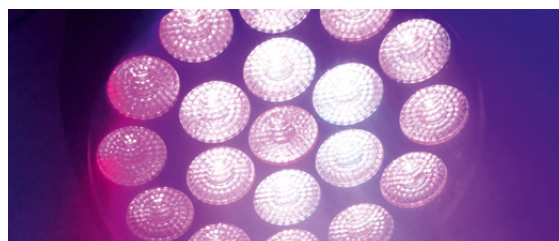

DMX RGBW HIGH POWER LED

FUTURELIGHT EYE-60 Moving-Head Wash

Moving Head Wash with 3 W RGBW LEDs

- Equipped with 60 x 3 W LEDs: 22 x red, 17 x green, 15 x blue, 6 x white
- Correction of the color temperature via 6 cold white LEDs possible
- Exact positioning via 16 bit PAN/TILT movement resolution
- PAN angle switchable between 630° and 540°
- Switch-mode power supply

No. 51841337

Technical specifications:

Power supply:	100-240 V AC, 50/60 Hz ~
Power consumption:	250 W
DMX control channels:	13
DMX512 connection:	3-pin XLR
Flash-rate:	25 Hz
Maximum PAN-movement 630°:	in 2.5 s
Maximum TILT-movement 265°:	in 1.5 s
Number of LEDs:	60
Beam angle:	approx. 22°
Dimensions (LxWxH):	310 x 285 x 385 mm
Weight:	8 kg

WDMX QCL RGBW HIGH POWER LED

FUTURELIGHT EYE-190 Zoom LED Wash

Moving Head Wash with 10 W QCLs

- Motorized zoom with 13°-27° beam angle
- 19 quadcolor LEDs with 10 W in RGBW
- With integrated wireless receiver for WDMX operation from Wireless Solution
- 19 LEDs in 3 LED groups independently controllable
- Masterdimmer
- Color presets
- Color macros
- Chase patterns
- Automatic position correction