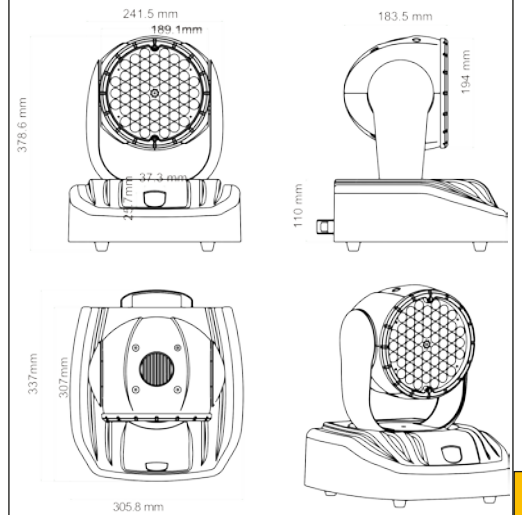

FUTURELIGHT EYE-54 Moving-Head Wash

- No. 51841330
- No. 51841322..... Lens kit, 15°
- No. 51841323..... Lens kit, 38°
- No. 51836979 FUTURELIGHT OC-5 Omega clamp

- + Equipped with 54 x 3 W Multichip LEDs: RGB
- + An exquisite color mix even with short distances
- + Different radiation angles (from approx. 38° to approx. 15°) possible
- + Positioning within 540° Pan and 270° Tilt
- + Vector und tracking mode

TCL

DMX

HIGH
POWER
LED

- Equipped with 54 x 3 W LEDs • TCLs (Tri-Color LEDs), behind every lens are 3 LEDs
- Through the close chip placement of the multichip technology, an exquisite color mix even with short distances to the illuminated surface is guaranteed
- Different radiation angles (from approx. 38° to approx. 15°) possible via optional, exchangeable lens module
- Long LED life • Advantages of LED technology: long life, low power consumption, minimal heat emission, defacto maintenance free with brilliant light radiation
- Stepless RGB color changing • Master dimmer • Strobe effect • Built-in sequences • Compact housing • Positioning within 540° PAN and 270° TILT
- Vector and tracking mode • Control board with 4-digit display for adjusting the DMX starting address, PAN/TILT Reverse, Program, Reset
- DMX control via every standard DMX controller

Technical specifications:	
Power supply:	230 V, 50 Hz AC ~
Power consumption:	250 W
DMX control channels:	12
DMX512 connection:	3-pin XLR
Flash-rate:	18 Hz
Number of LEDs:	54
Beam angle:	approx. 38°
Length of base:	335 mm
Width of yoke:	305 mm
Height (head horizontal):	375 mm
Weight (net):	10 kg
Accessories:	
EUROLITE TPC-10 coupler, black	No. 59006858
Lens kit 15° for EYE-54 TCL	No. 51841322
Saveking Safety bond 3x600 black	No. 58010252
Lens kit 38° for EYE-54 TCL	No. 51841323
FUTURELIGHT CP-240 controller	No. 51834265
FUTURELIGHT CP-1024 controller 16bit	No. 51834310
Wizard-512 USB DMX software + interface	No. 51860102