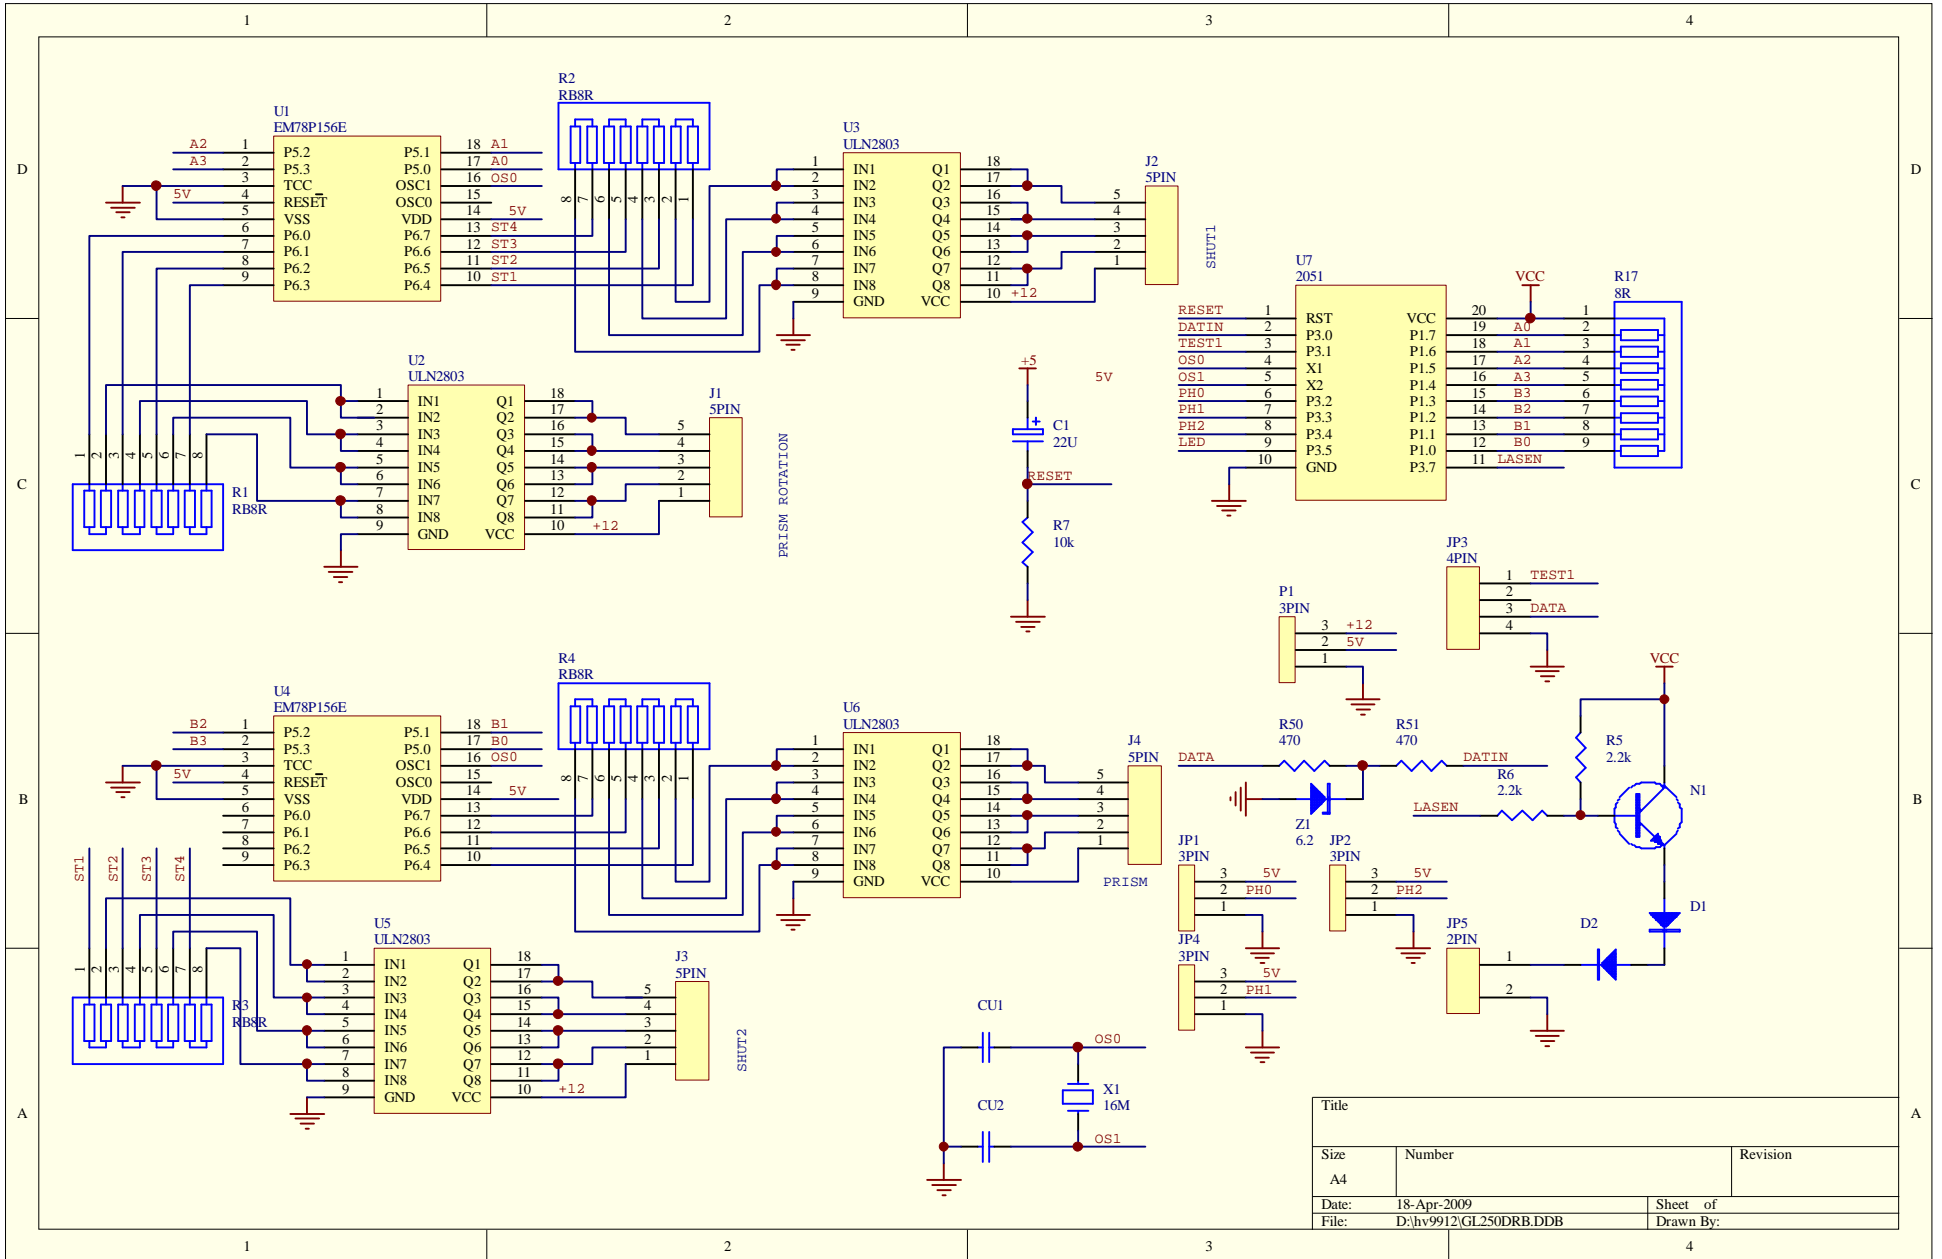

Title		
Size	Number	Revision
A4		
Date:	18-Apr-2009	Sheet of
File:	D:\hv9912\GL250DRB.DDB	Drawn By: