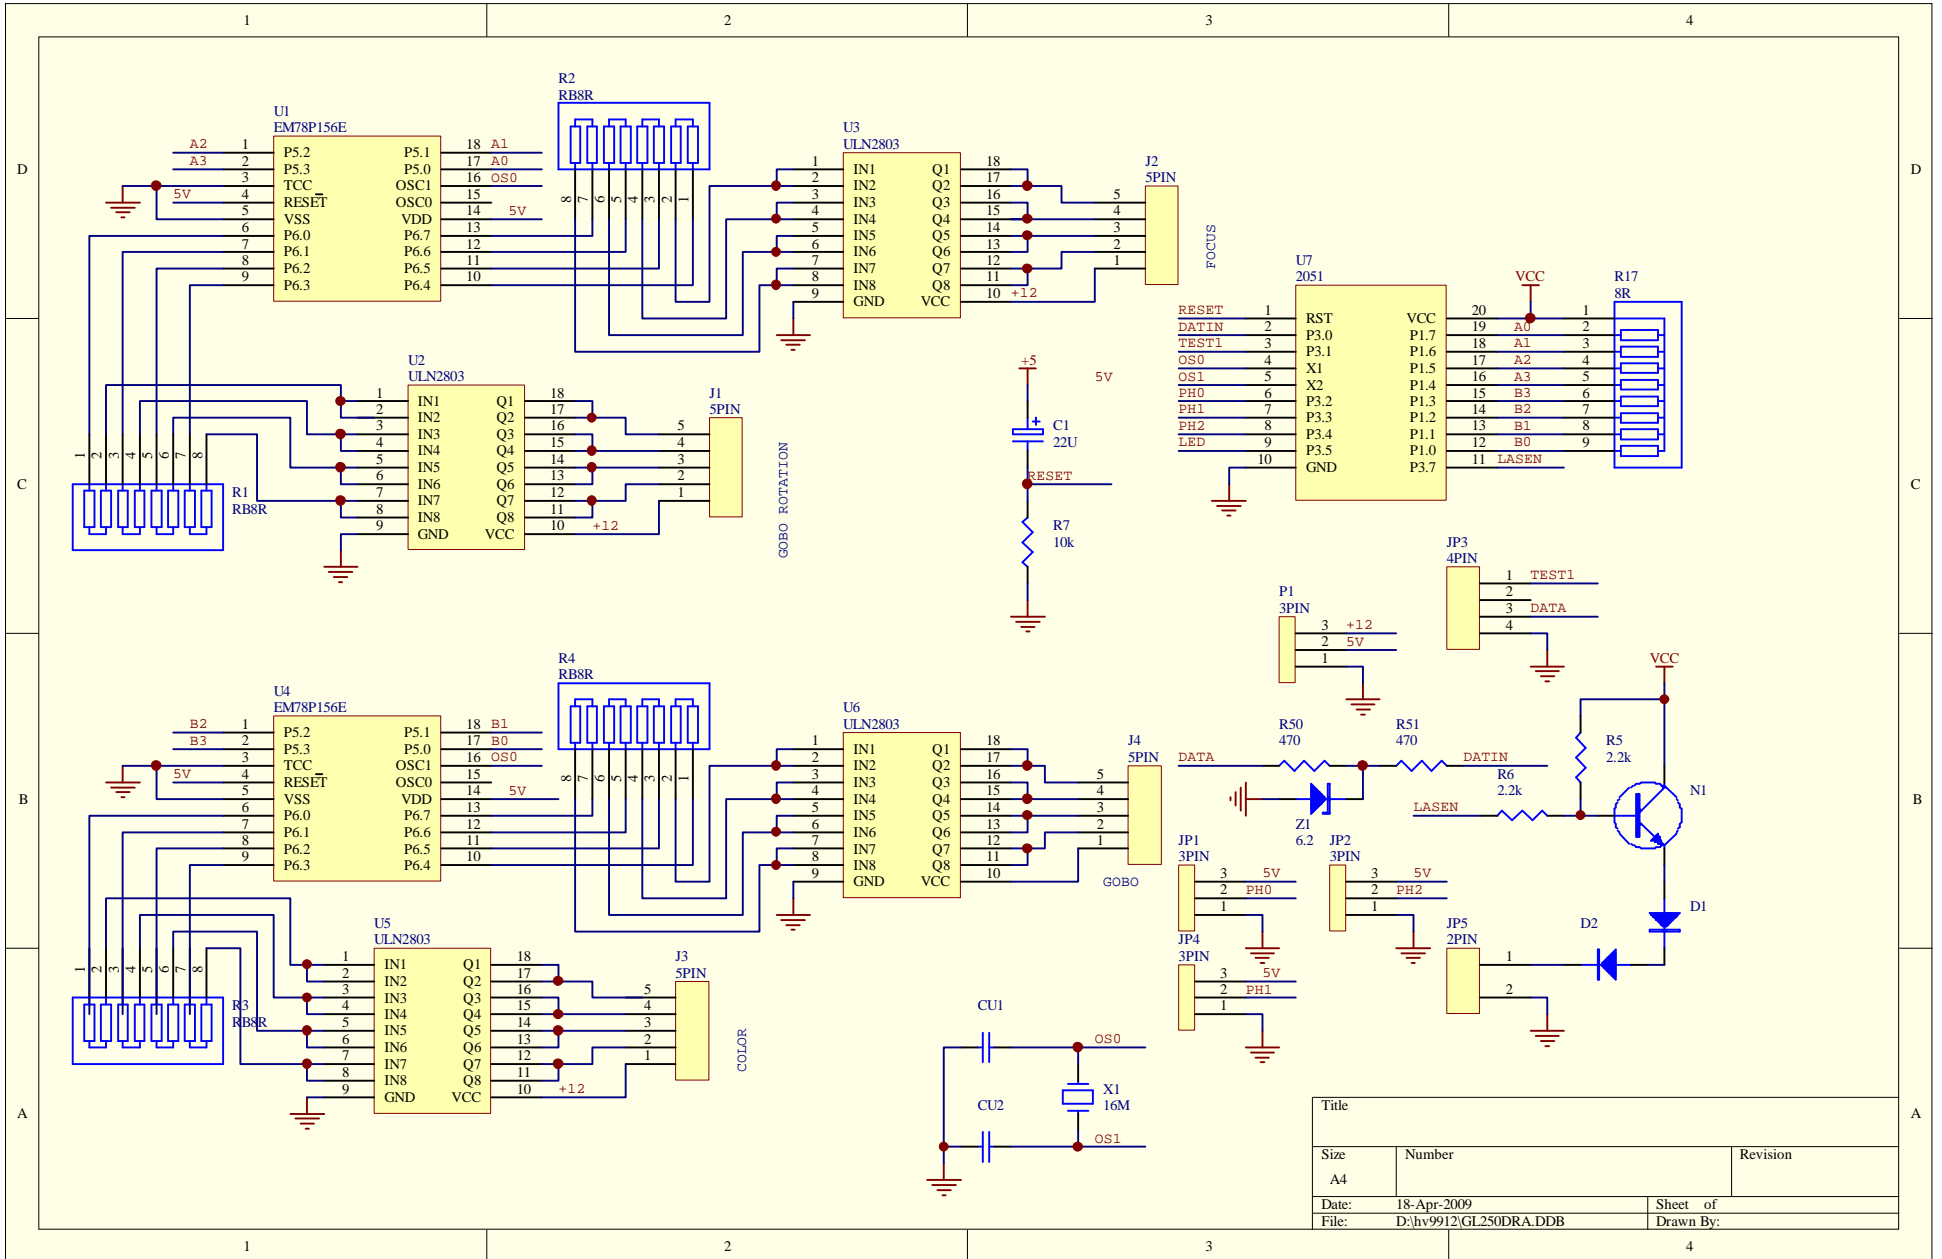

|       |                      |           |
|-------|----------------------|-----------|
| Title |                      |           |
| Size  | Number               | Revision  |
| A3    |                      |           |
| Date: | 18-Apr-2009          | Sheet of  |
| File: | D:\p9912\GLP250Y.DDB | Drawn By: |