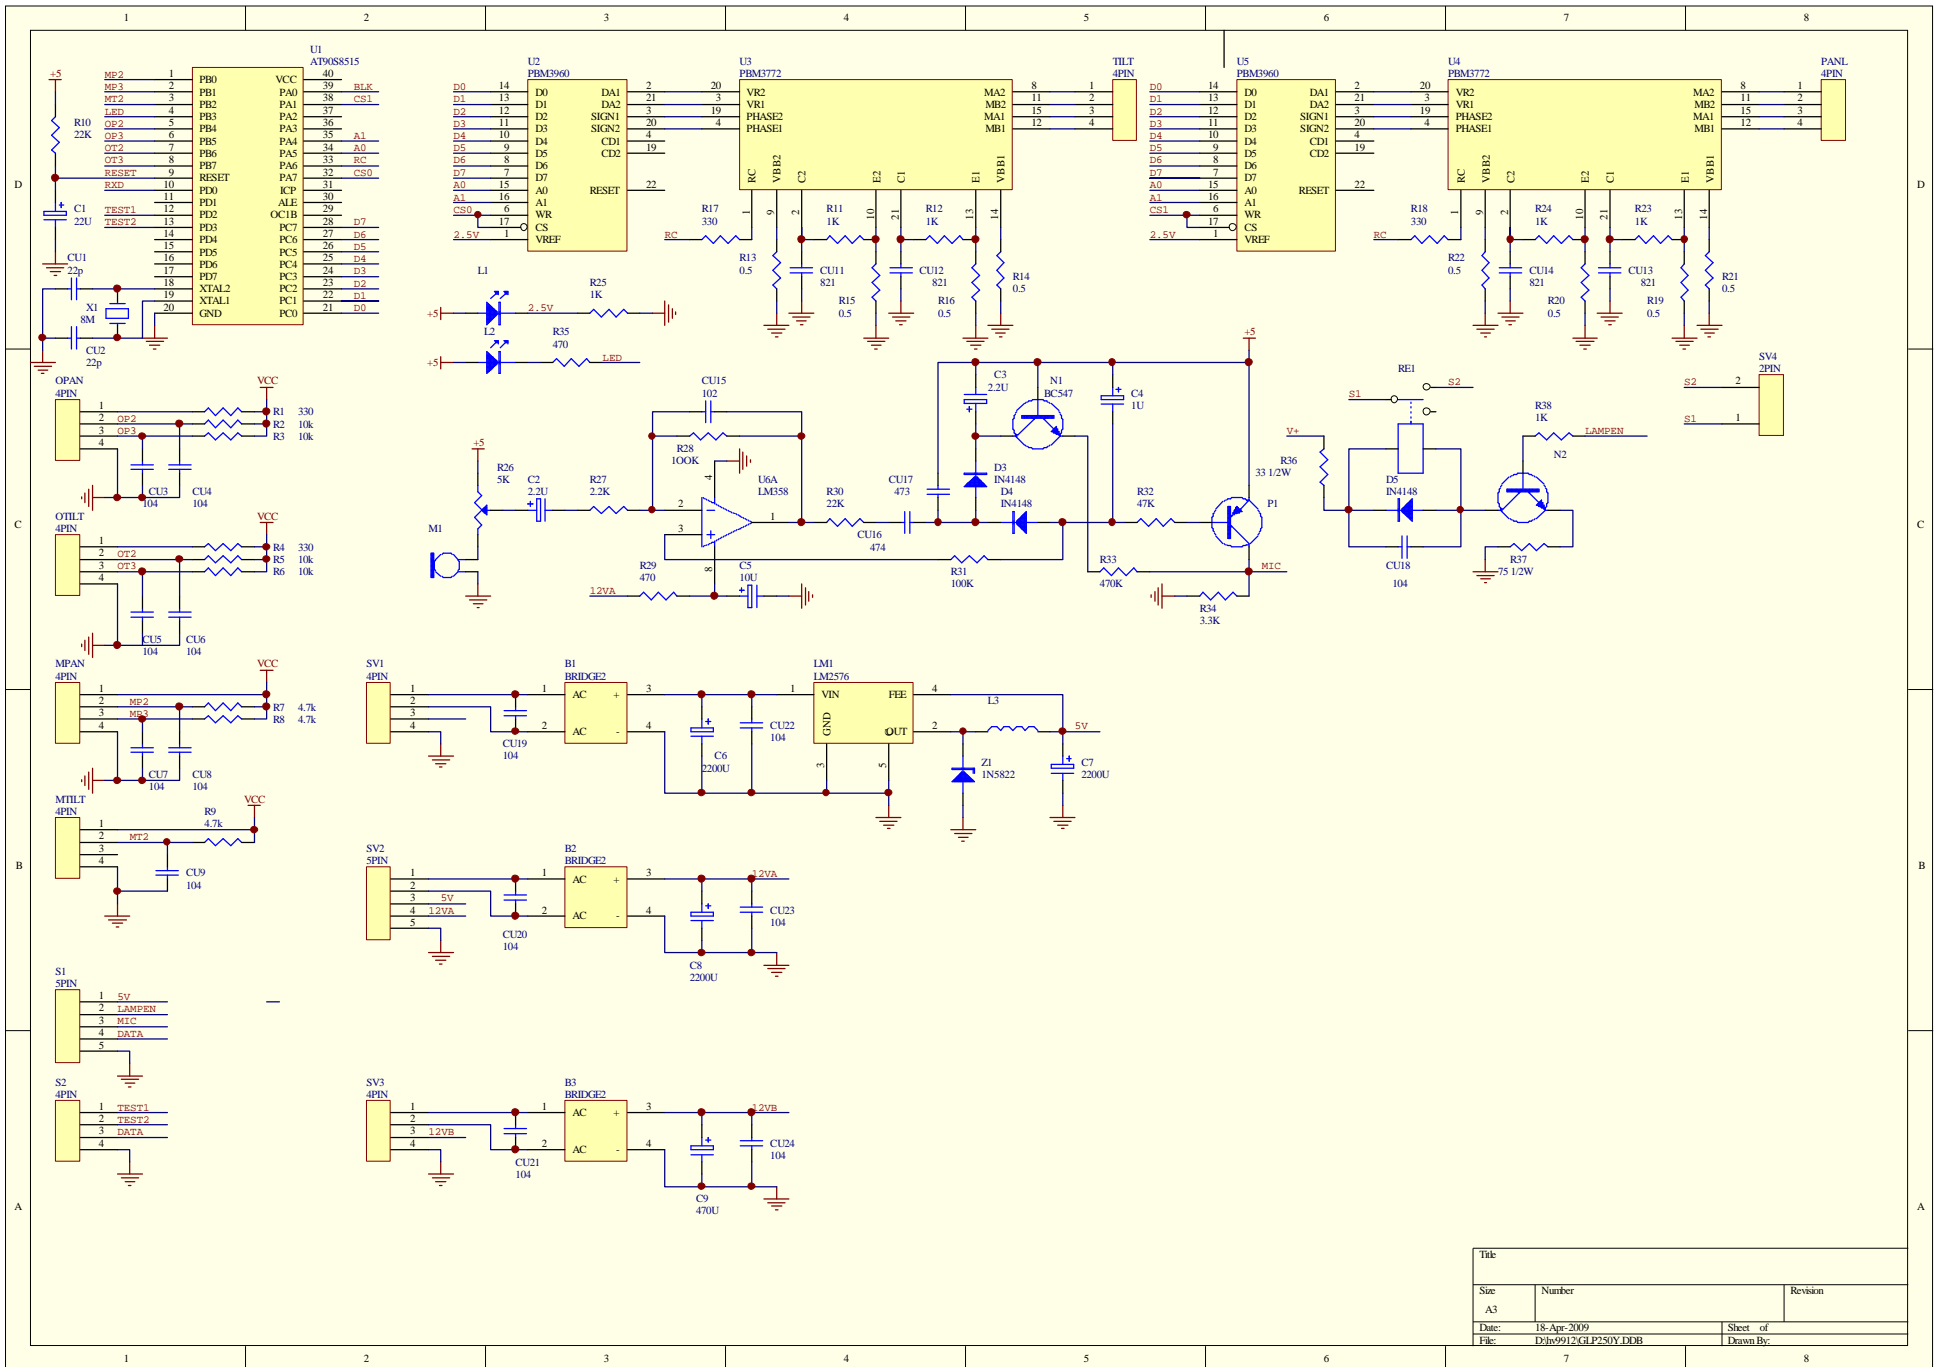

|       |                        |           |
|-------|------------------------|-----------|
| Title |                        |           |
| Size  | Number                 | Revision  |
| A4    |                        |           |
| Date: | 18-Apr-2009            | Sheet of  |
| File: | D:\hv9912\GL250DIS.DDB | Drawn By: |

|       |                      |           |
|-------|----------------------|-----------|
| Title |                      |           |
| Size  | Number               | Revision  |
| A3    |                      |           |
| Date: | 18-Apr-2009          | Sheet of  |
| File: | D:\p9912\GLP250Y.DDB | Drawn By: |

|       |                        |           |
|-------|------------------------|-----------|
| Title |                        |           |
| Size  | Number                 | Revision  |
| A4    |                        |           |
| Date: | 18-Apr-2009            | Sheet of  |
| File: | D:\hv9912\GL250DRA.DDB | Drawn By: |

|       |                        |           |
|-------|------------------------|-----------|
| Title |                        |           |
| Size  | Number                 | Revision  |
| A4    |                        |           |
| Date: | 18-Apr-2009            | Sheet of  |
| File: | D:\hv9912\GL250DRB.DDB | Drawn By: |