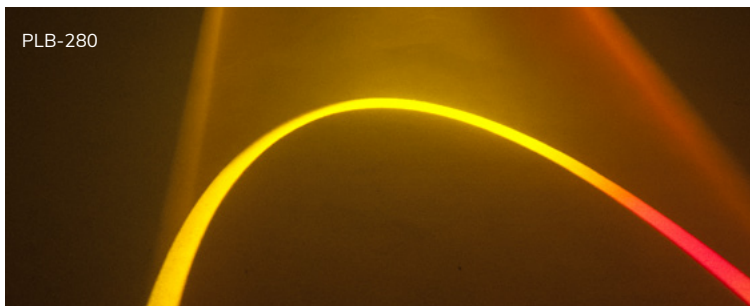

FUTURELIGHT PLB-280 Moving Head Spot/Beam

PRO spot, beam and washlight Moving Head with 280 W discharge lamp