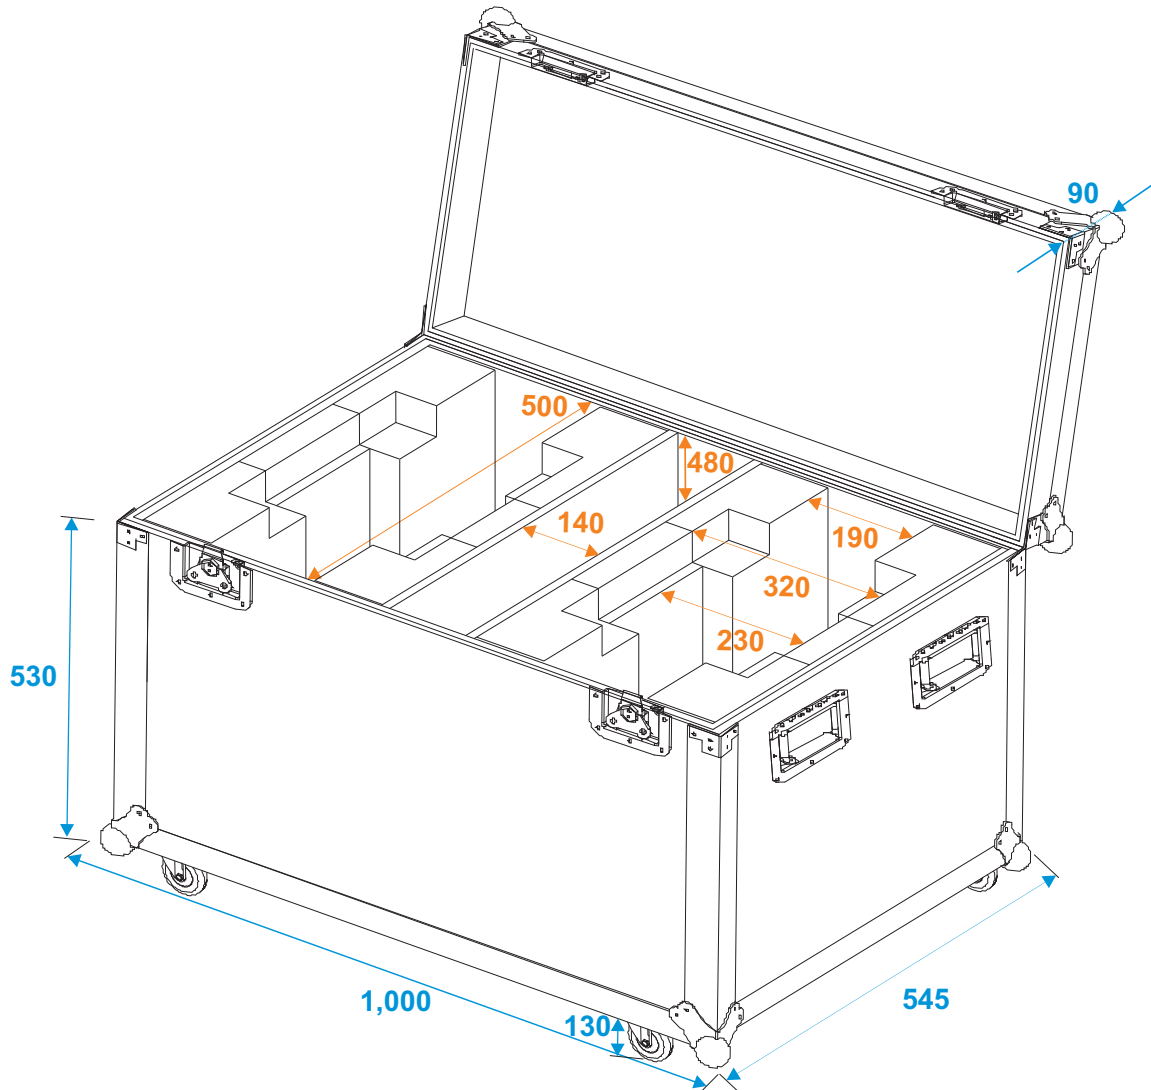

Flightcase

51836859 Flightcase for 2x PHS-210

*all dimensions in millimeters