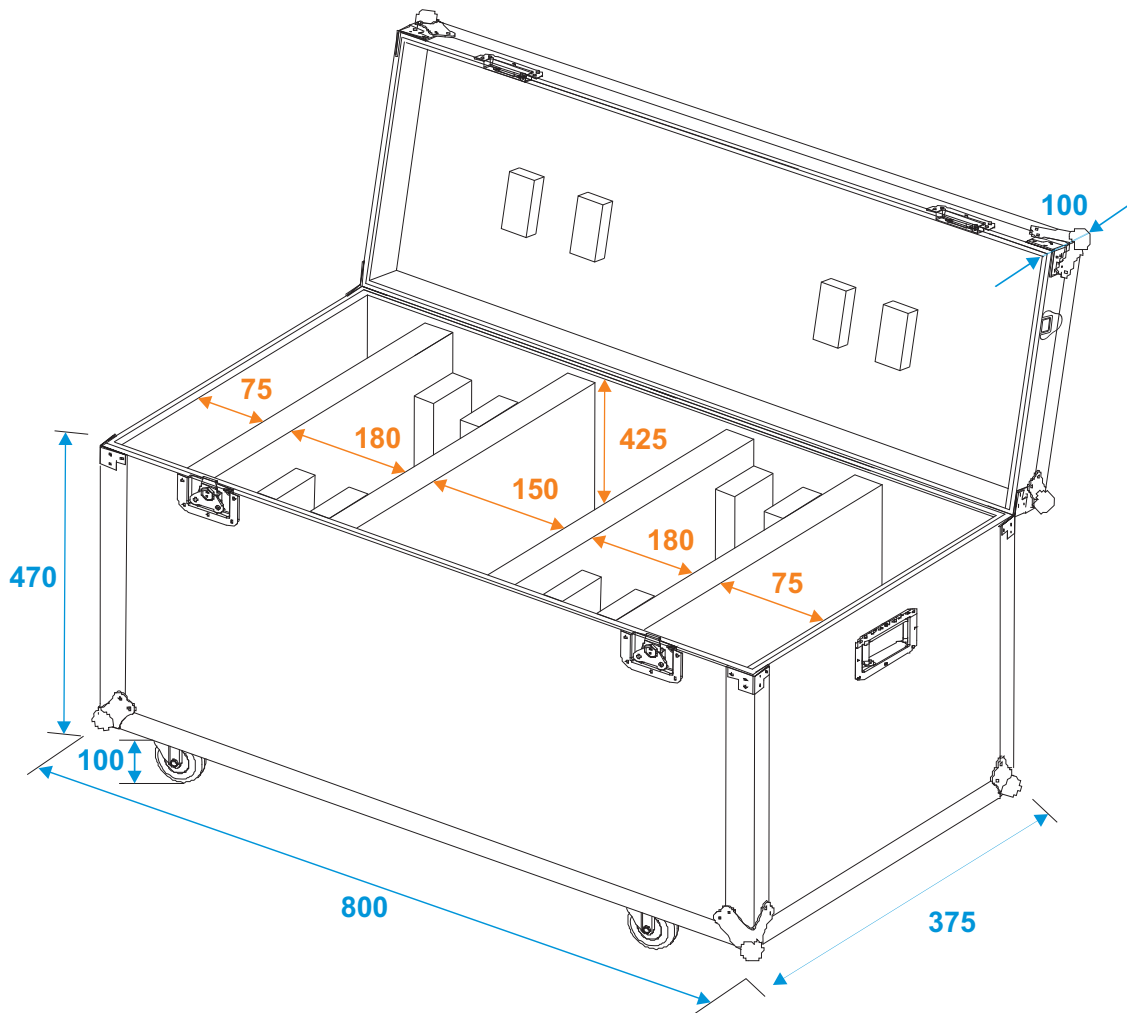

# Flightcase

**51836857** Flightcase for 2x PHS-200

\*all dimensions in millimeters