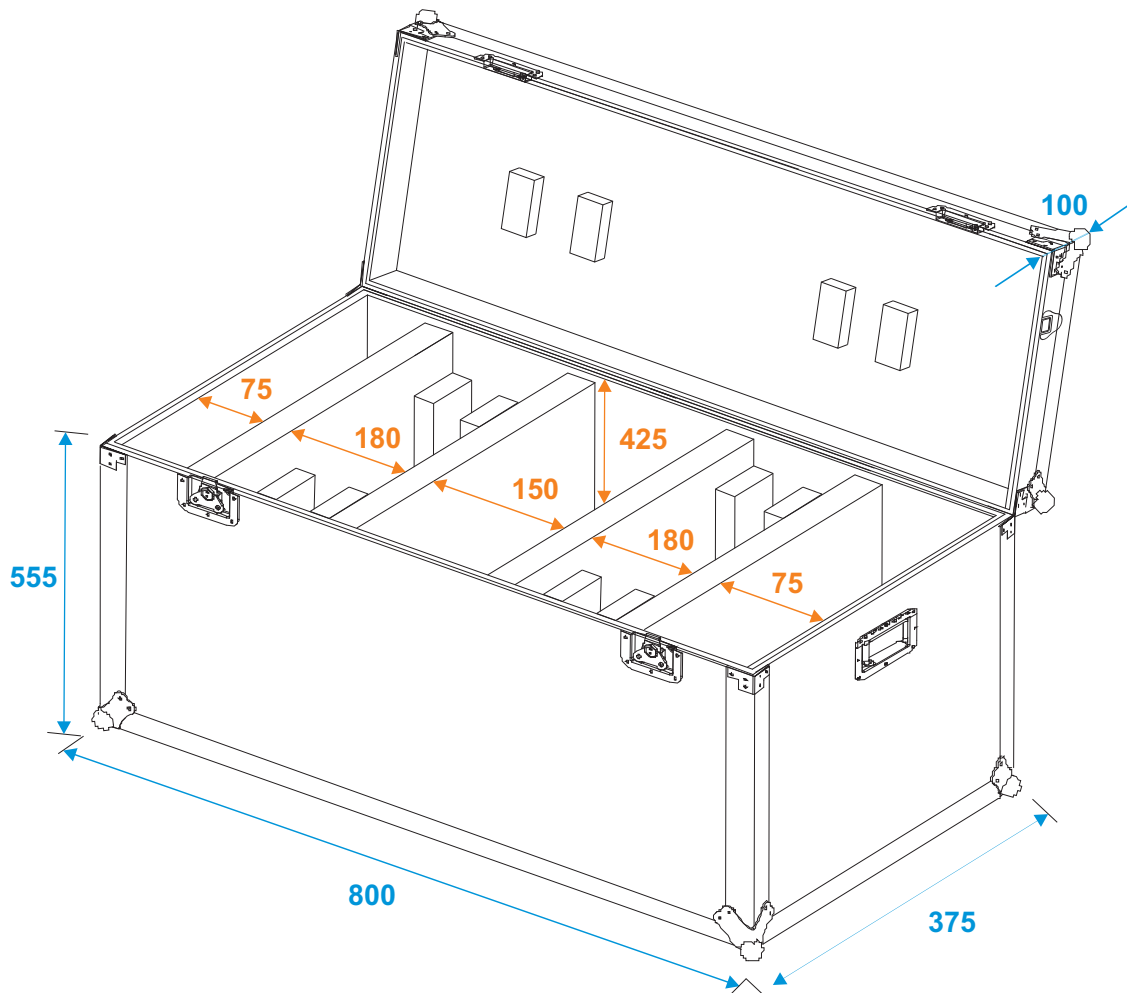

Flightcase

51836857 Flightcase for 2x PHS-200

*all dimensions in millimeters