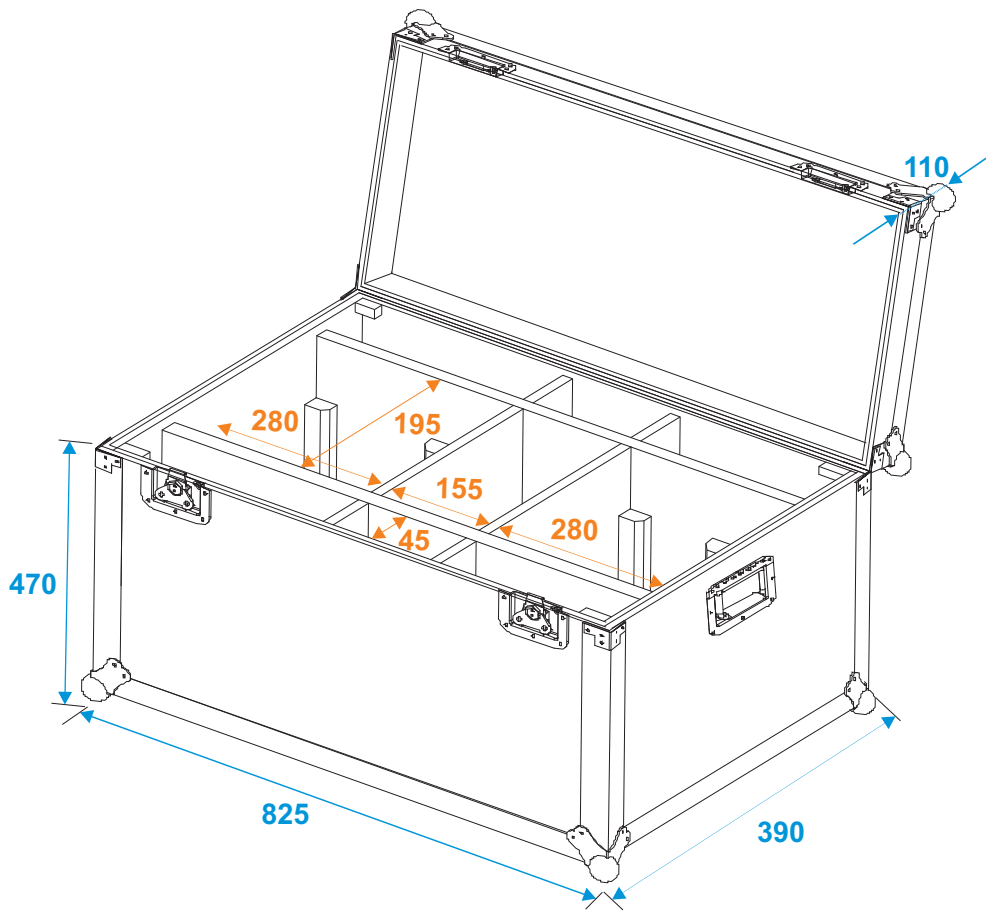

# Flightcase

**51836855** Flightcase for 2x PHS-150/PHS-220

\*all dimensions in millimeters