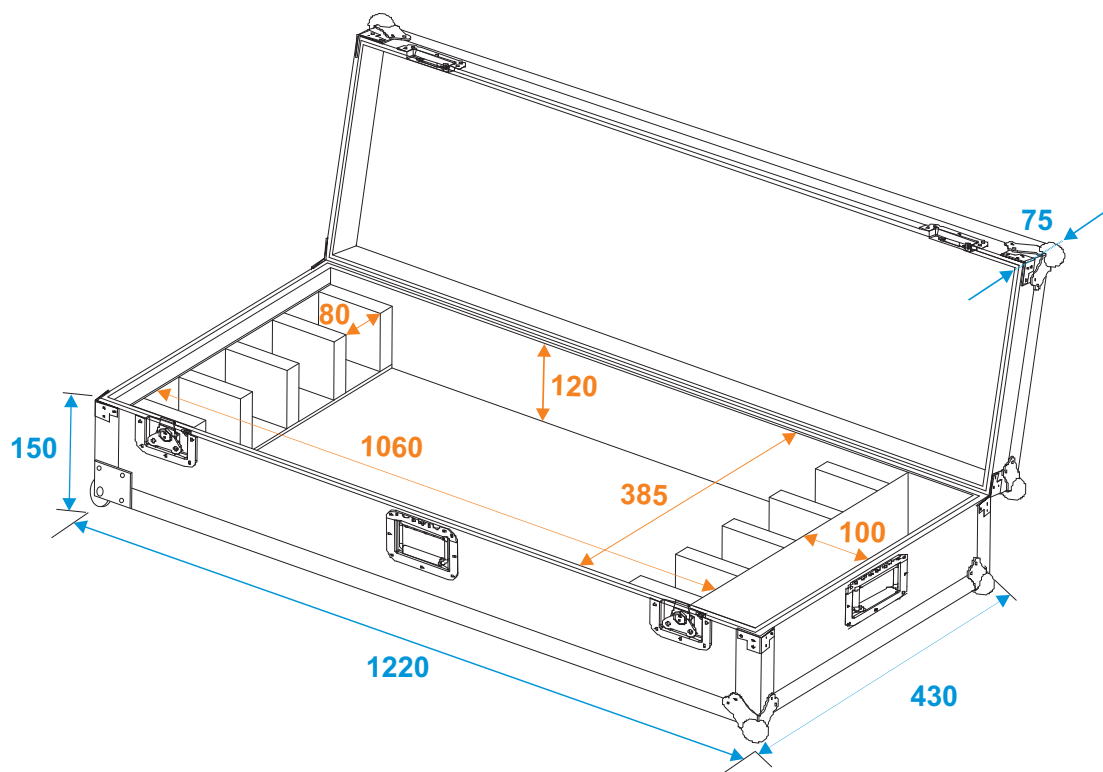

# Flightcase

**51836850** Transportcase f. 4x POS-12 LED TCL PS ZBH

\*all dimensions in millimeters