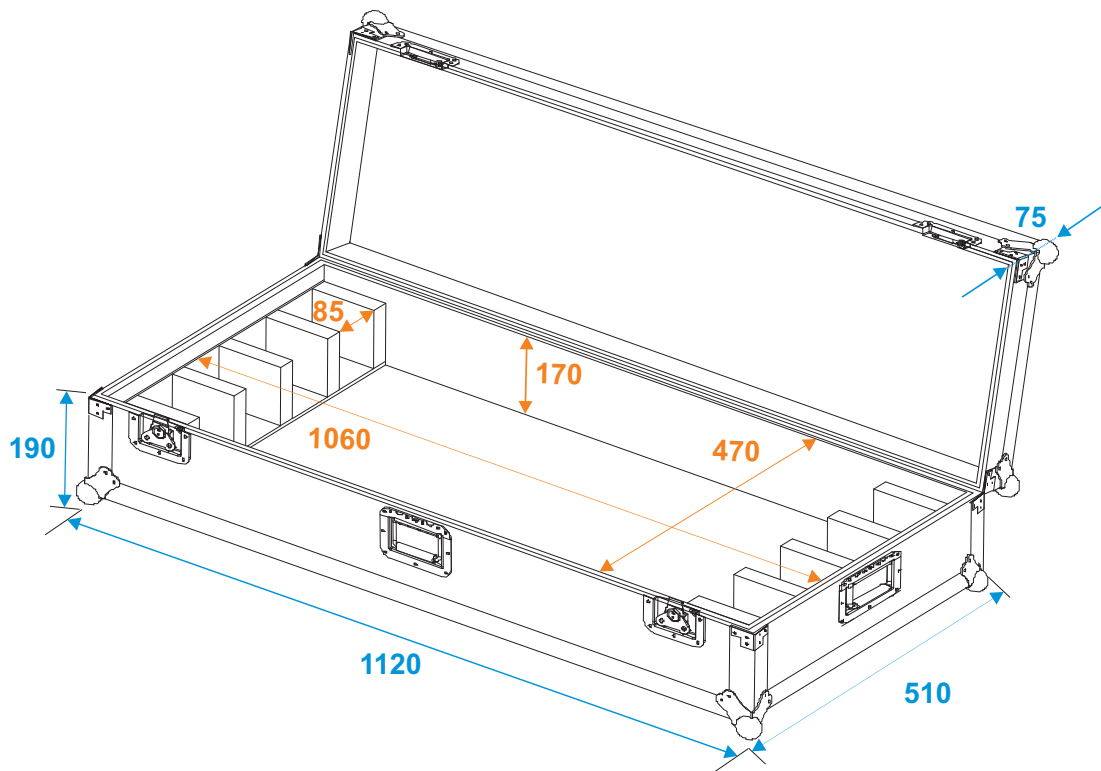

Flightcase

51836849 Transportcase für 4x POS-12 LED TCL PS

*all dimensions in millimeters