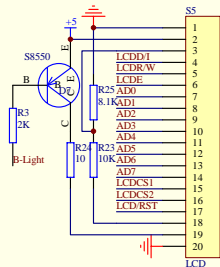

Title		
Size B	Number	Revision
Date:	3-Feb-2010	Sheet of
File:	G:\sch\6219X3.DDB	Drawn By:

Title		
Size B	Number	Revision
Date: 3-Feb-2010	File: D:\LEDM地址码1.DDB	Sheet of
		Drawn By:

Title		
Size	Number	Revision
B		
Date:	3-Feb-2010	Sheet of
File:	G:\sch\LG205.DDB	Drawn By: