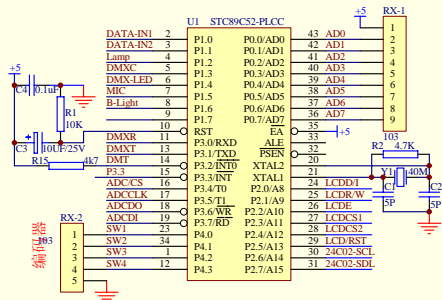

Title		
Size B	Number	Revision
Date:	3-Feb-2010	Sheet of
File:	G:\sch\6219X3.DDB	Drawn By:

Title		
Size B	Number	Revision
Date: 3-Feb-2010	File: D:\LEDM地址码1.DDB	Sheet of
		Drawn By:

Title		
Size	Number	Revision
B		
Date:	3-Feb-2010	Sheet of
File:	G:\sch\LG205.DDB	Drawn By: