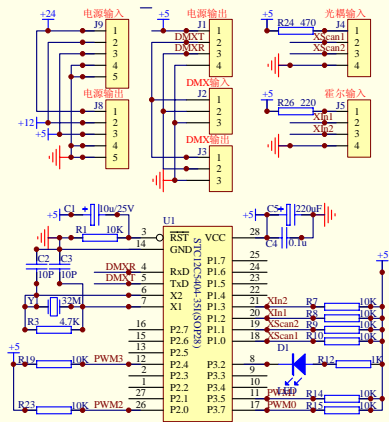

Title		
Size B	Number	Revision
Date:	3-Feb-2010	Sheet of
File:	G:\sch\6219X3.DDB	Drawn By:

Title		
Size B	Number	Revision
Date: 3-Feb-2010	File: D:\LEDM地址码1.DDB	Sheet of
		Drawn By:

Title		
Size	Number	Revision
B		
Date:	3-Feb-2010	Sheet of
File:	G:\sch\LG205.DDB	Drawn By: