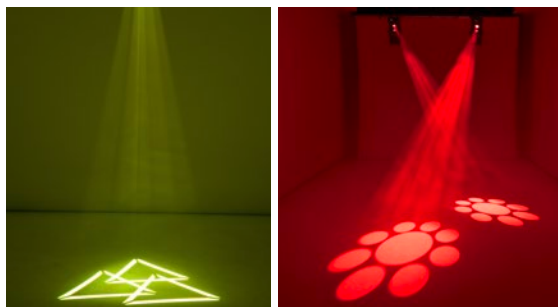

NEW DMX COB

**EUROLITE LED TSL-1200 Scan**

High performance LED scanner with rotating gobos and 120 W LED

- Flicker-free projection
- Color wheel with 8 dichroic color filters and white
- Rainbow effect with adjustable speed
- Gobo wheel with 7 rotating gobos plus open and gobo shake function
- Rotating 3-facet prism
- Exact positioning via 16 bit PAN/TILT movement resolution
- Motorized focus, electronic dimmer

No. 51786190

**Technical specifications:**

Power supply:	100-240 V AC, 50/60 Hz
Power consumption:	165 W
DMX control channels:	13/15
DMX512 connection:	3-pin XLR
Sound-control:	via built-in microphone
Flash rate:	18 Hz
Color wheel:	8 colors and open
Rotating gobo-wheel:	7 gobos and open
PAN-movement:	within 175°
TILT-movement:	within 80°
LED type:	120 W COB, white
Number of LEDs:	1
Dimensions (LxWxH):	475 x 260 x 225 mm
Weight:	7 kg

DMX

**EUROLITE BE-200 Barrel Effect for 5R**

Powerful mirror barrel effect for OSD 5 Reflector 200W discharge lamp

- Mirror head swivable in three axis
- Color wheel with 13 dichroic color filters and white
- Rainbow effect with adjustable speed in both directions
- Gobo wheel with 14 static gobos and open
- DMX-controlled operation or stand-alone operation with Master/Slave function

**EUROLITE RC-1 Remote Control**

Simple remote control

- Suitable for EUROLITE TSL-100/200 LED Scan
- For controlling the blackout in stand-alone mode
- For switching gobos, colors and Auto/Manual mode
- 10 m connection cable with stereo jack