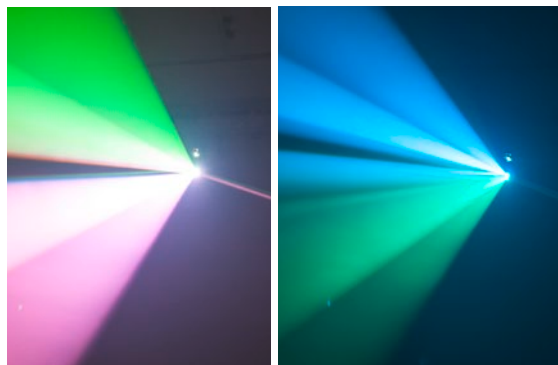

NEW DMX COB

**EUROLITE LED TSL-1200 Scan**

High performance LED scanner with rotating gobos and 120 W LED

- Flicker-free projection
- Color wheel with 8 dichroic color filters and white
- Rainbow effect with adjustable speed
- Gobo wheel with 7 rotating gobos plus open and gobo shake function
- Rotating 3-facet prism
- Exact positioning via 16 bit PAN/TILT movement resolution
- Motorized focus, electronic dimmer

No. 51786190

**Technical specifications:**

Power supply:	100-240 V AC, 50/60 Hz
Power consumption:	165 W
DMX control channels:	13/15
DMX512 connection:	3-pin XLR
Sound-control:	via built-in microphone
Flash rate:	18 Hz
Color wheel:	8 colors and open
Rotating gobo-wheel:	7 gobos and open
PAN-movement:	within 175°
TILT-movement:	within 80°
LED type:	120 W COB, white
Number of LEDs:	1
Dimensions (LxWxH):	475 x 260 x 225 mm
Weight:	7 kg

DMX

**EUROLITE BE-200 Barrel Effect for 5R**

Powerful mirror barrel effect for OSD 5 Reflector 200W discharge lamp

- Mirror head swivable in three axis
- Color wheel with 13 dichroic color filters and white
- Rainbow effect with adjustable speed in both directions
- Gobo wheel with 14 static gobos and open
- DMX-controlled operation or stand-alone operation with Master/Slave function

**EUROLITE RC-1 Remote Control**

Simple remote control

- Suitable for EUROLITE TSL-100/200 LED Scan
- For controlling the blackout in stand-alone mode
- For switching gobos, colors and Auto/Manual mode
- 10 m connection cable with stereo jack