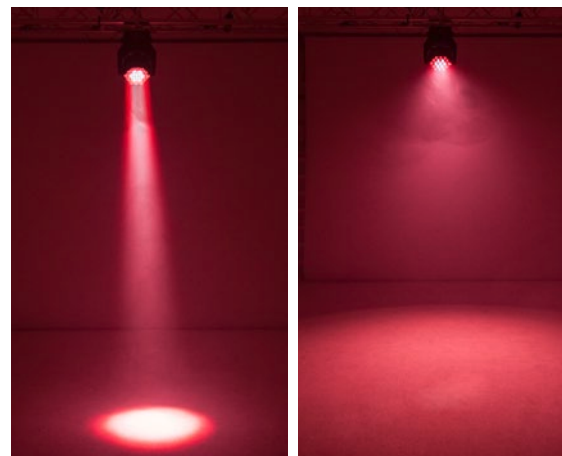

NEW DMX COB RGBW

EUROLITE LED TMH-X5 Moving-Head Wash Zoom

LED Moving Head Washlight with 12 W COB LEDs

- Equipped with 19 x 12 W COB LED with RGBW colors, distributed in 3 segments
- Each segment can be controlled individually via DMX
- Stepless RGBW color changing
- Dimmer
- Motorized zoom with 1-28° beam angle
- Color presets
- Different patterns and movements can be selected via DMX
- Exact positioning via 16 bit PAN/TILT movement resolution

No. 51785990

Technical specifications:

Power supply:	100-240 V AC, 50/60 Hz ~
Power consumption:	220 W
DMX control channels:	20/28
DMX512 connection:	5-pin and 3-pin XLR
Sound-control:	via built-in microphone
Number of LEDs:	19
LED type:	12 W COB, RGBW
Beam angle:	1-28°
Maximum PAN-movement:	540°
Maximum TILT-movement:	270°
Dimensions (LxWxH):	320 x 220 x 440 mm
Weight:	10 kg