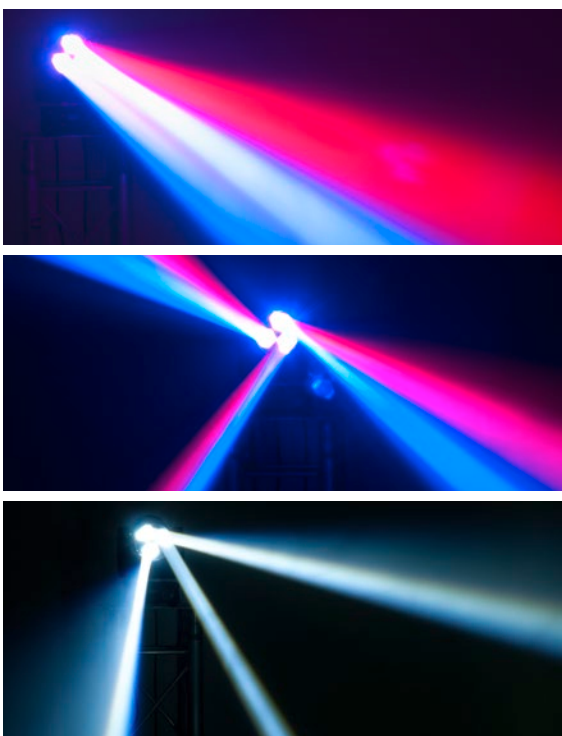

NEW DMX COB RGBW

EUROLITE LED TMH FE-300 Beam/Flower Effect

Handy RGBW Moving Head flower with rotating lens and 12 W LEDs

- Equipped with 3 x 12 W COB LED in the colors red, green, blue and white
- 11 or 17 DMX channels selectable
- Compact lightweight with 3.25 kg
- Adjustable zoom movement - from narrow single beam to room-filling beams - via rotating lens
- Exact positioning via 16 bit PAN/TILT movement resolution

No. 51785954

Technical specifications:

| | |
|------------------------|--------------------------|
| Power supply: | 100-240 V AC, 50/60 Hz ~ |
| Power consumption: | 60 W |
| DMX control channels: | 11/17 |
| DMX512 connection: | 3-pin XLR |
| Sound-control: | via built-in microphone |
| Flash-rate: | 1-18 Hz |
| Number of LEDs: | 3 |
| LED type: | 12-W-COB, RGBW |
| Maximum PAN-movement: | 540° |
| Maximum TILT-movement: | 190° |
| Beam angle: | 6.5° |
| Dimensions (LxWxH): | 145 x 200 x 280 mm |
| Weight: | 3.25 kg |