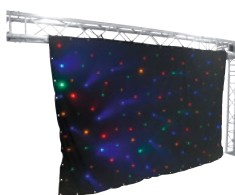

eurolite® LASER

TCL RGB DMX CW 2M REMOTE CONTROL

FOOT SWITCH STAND ADAPTER

No. 51741090

EUROLITE LED KLS Laser Bar FX Light Set

Bar with 2 derbies, 2 spots, white strobe LEDs, laser (RG, 2M), foot switch

MOUNTING INCL.

TCL RGB DMX CW UV 2M

FOOT SWITCH REMOTE CONTROL STAND ADAPTER

No. 51741091

EUROLITE LED KLS Laser Bar PRO FX Light Set

Bar with 2 strong derbies and spots, white/UV strobe LEDs, laser (RG, 2M)

MOUNTING INCL.