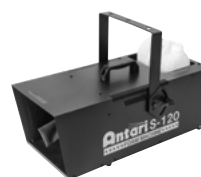

DMX

No. 51706320  
**EUROLITE Snow 6001 Snow Machine**

Mid-sized DMX controllable machine with cable remote control

No. 51706321  
**EUROLITE Remote Controller (DIN) for Snow 6001**

No. 51706348..... 1 l  
 No. 51706350..... 5 l  
 No. 51706352..... 25 l

**EUROLITE Snow Fluid**  
 Snow fluid for artificial snow

No. 51706349..... 1 l  
 No. 51706351..... 5 l  
 No. 51706353..... 25 l

**EUROLITE S-2 Snow Fluid**  
 Snow fluid for artificial snow

NEW

No. 51707700  
**EUROLITE Foam 1500 MK2 Foam Machine**

Foam machine with 5-liter tank and remote control - enough for 3 m<sup>3</sup>

No. 51707701  
**ANTARI S-120 Foam Machine**  
 Compact foam machine with 5-liter tank

No. 51707703  
**EUROLITE Foam 1200 Cannon**  
 Foam machine for big partys, directly connected with the fluid can