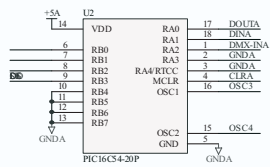

ANTARI X-2011

DMX Interface

Service-manual

Serviceunterlagen

Documents techniques

Documentos de servicio

Version 1.0

Title: Antari X-20II DMX Interface			
Size: C	Number: B06529	Revision: V2	
Date: 2003/9/2	Sheet: 1 of 1	File: D:\WORK\DXP\PC\FB06529\B06529V2.dwg	