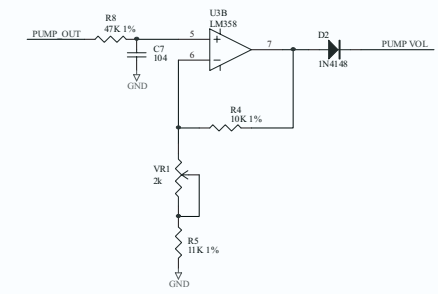

ANTARI X-2011

DMX Interface

Service-manual

Serviceunterlagen

Documents techniques

Documentos de servicio

Version 1.0

Title: Antari X-20II DMX Interface			
Size: C	Number: B06529	Revision: V2	
Date: 2003/9/2	Sheet: 1 of 1	File: D:\WORK\DXP\PC\FB06529\B06529V2.dwg	