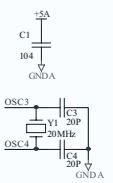

ANTARI X-2011

DMX Interface

Service-manual

Serviceunterlagen

Documents techniques

Documentos de servicio

Version 1.0

Title: Antari X-20II DMX Interface			
Size: C	Number: B06529	Revision: V2	
Date: 2003/9/2	Sheet: 1 of 1	File: D:\WORK\DXP\PC\FB06529\B06529V2.dwg	