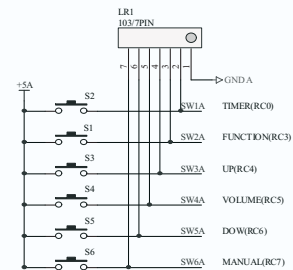

ANTARI X-2011

DMX Interface

Service-manual

Serviceunterlagen

Documents techniques

Documentos de servicio

Version 1.0

Title: Antari X-20II DMX Interface			
Size: C	Number: B06529	Revision: V2	
Date: 2003/9/2	Sheet: 1 of 1	File: D:\WORK\DXP\PC\FB06529\B06529V2.dwg	