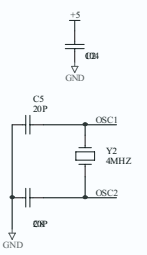

ANTARI X-2011

DMX Interface

Service-manual

Serviceunterlagen

Documents techniques

Documentos de servicio

Version 1.0

Title: Antari X-20II DMX Interface			
Size: C	Number: B06529	Revision: V2	
Date: 2003/9/2	Sheet: 1 of 1	File: D:\WORK\DXP\PC\FB06529\B06529V2.dwg	