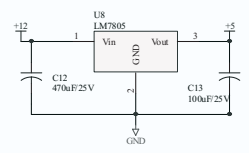

ANTARI X-2011

DMX Interface

Service-manual

Serviceunterlagen

Documents techniques

Documentos de servicio

Version 1.0

Title: Antari X-20II DMX Interface			
Size: C	Number: B06529	Revision: V2	
Date: 2003/9/2	Sheet: 1 of 1	File: D:\WORK\DXP\PC\FB06529\B06529V2.dwg	