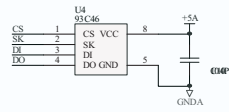

ANTARI X-2011

DMX Interface

Service-manual

Serviceunterlagen

Documents techniques

Documentos de servicio

Version 1.0

Title: Antari X-20II DMX Interface			
Size: C	Number: B06529	Revision: V2	
Date: 2003/9/2	Sheet: 1 of 1	File: D:\WORK\DXP\PC\FB06529\B06529V2.dwg	