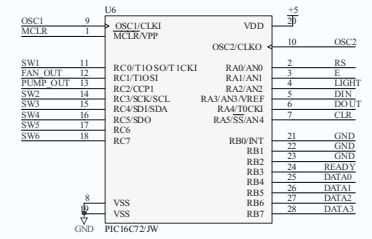

ANTARI X-2011

DMX Interface

Service-manual

Serviceunterlagen

Documents techniques

Documentos de servicio

Version 1.0

Title: Antari X-20II DMX Interface			
Size: C	Number: B06529	Revision: V2	
Date: 2003/9/2	Sheet: 1 of 1	File: D:\WORK\DXP\PC\FB06529\B06529V2.dwg	