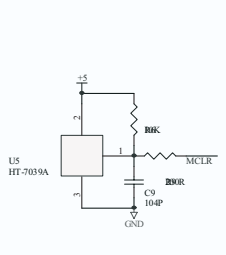

ANTARI X-2011

DMX Interface

Service-manual

Serviceunterlagen

Documents techniques

Documentos de servicio

Version 1.0

Title: Antari X-20II DMX Interface			
Size: C	Number: B06529	Revision: V2	
Date: 2003/9/2	Sheet: 1 of 1	File: D:\WORK\DXP\PC\FB06529\B06529V2.dwg	