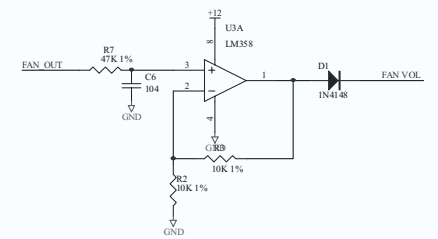

ANTARI X-2011

DMX Interface

Service-manual

Serviceunterlagen

Documents techniques

Documentos de servicio

Version 1.0

Title: Antari X-20II DMX Interface			
Size: C	Number: B06529	Revision: V2	
Date: 2003/9/2	Sheet: 1 of 1	File: D:\WORK\DXP\PC\FB06529\B06529V2.dwg	