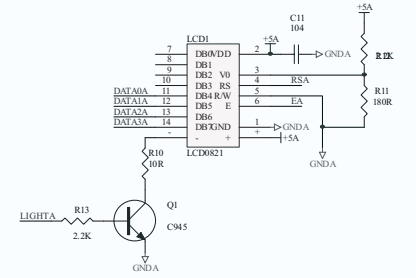

ANTARI X-2011

DMX Interface

Service-manual

Serviceunterlagen

Documents techniques

Documentos de servicio

Version 1.0

Title: Antari X-20II DMX Interface			
Size: C	Number: B06529	Revision: V2	
Date: 2003/9/2	Sheet: 1 of 1	File: D:\WORK\DXP\PC\FB06529\B06529V2.dwg	