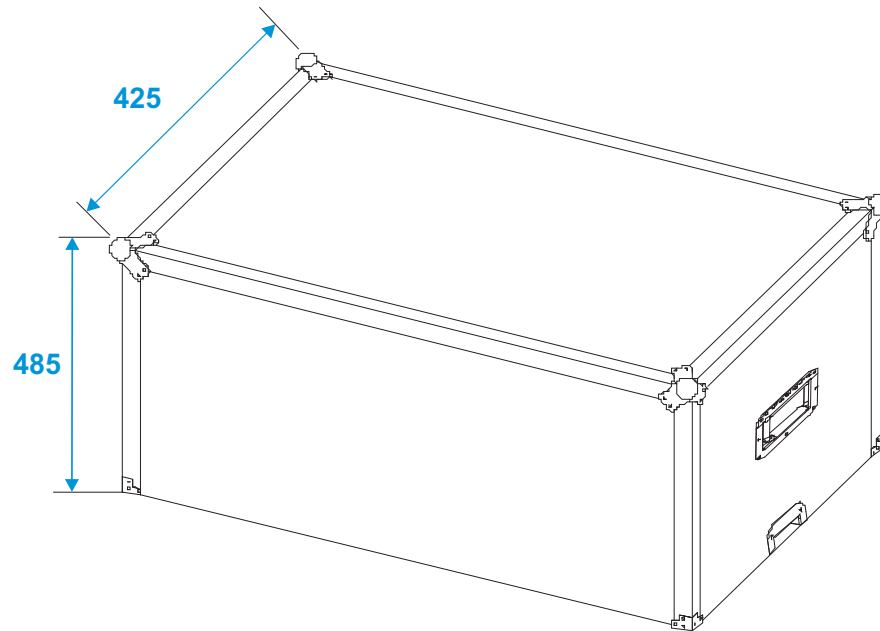

Flightcase

51702665 Flightcase for ICE-100/ICE-101

*all dimensions in millimeters