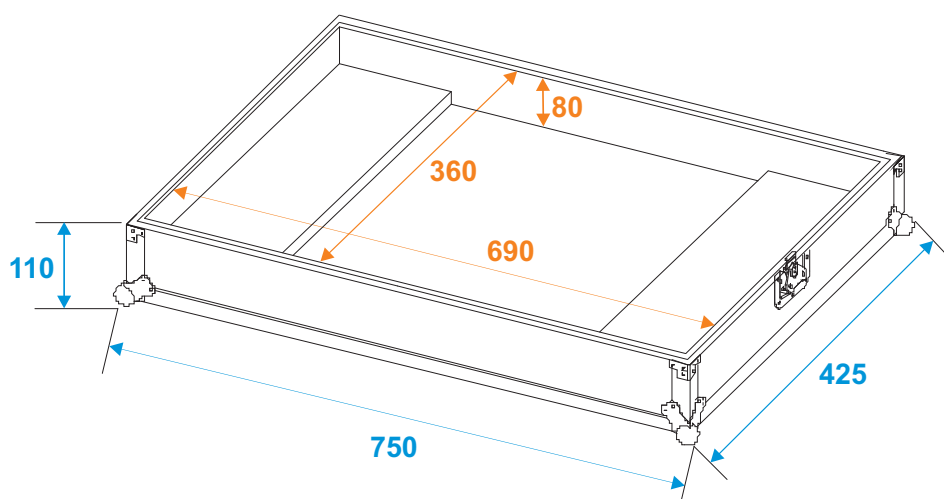

Flightcase

51702665 Flightcase for ICE-100/ICE-101

*all dimensions in millimeters