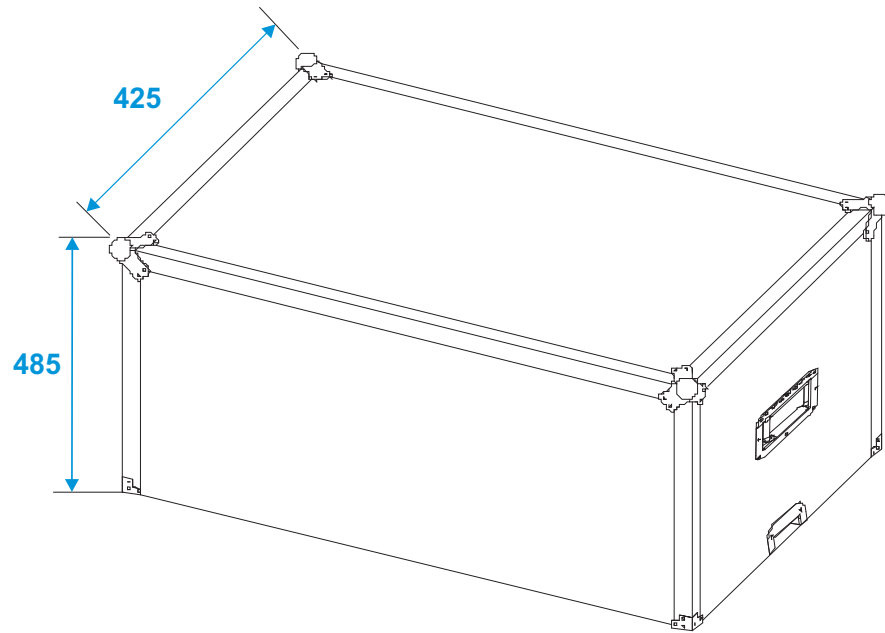

# Flightcase

**51702665** Flightcase for ICE-100/ICE-101

\*all dimensions in millimeters