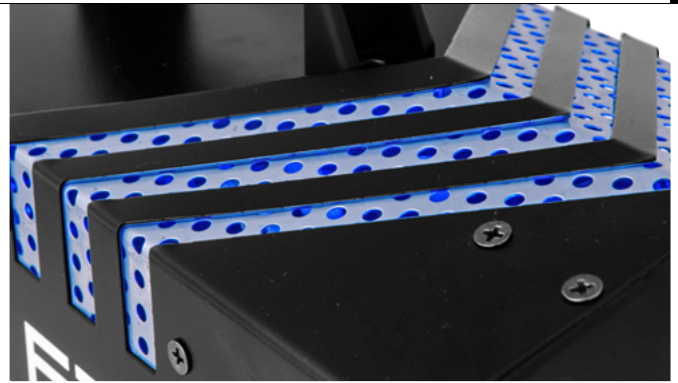

Also characteristic about Dynamic: the looks. With the grill, based a bit on a radiator grill from a car, and its soft blue LED illumination the series also directs in a new, modern direction.

The different models of the series cover large fields of applications. There are Dynamics for large live stages, discotheques and clubs as well as small party rooms. The series consists of two hazers and 5 foggers.

Some units offer more control options than the classic cable remote or an DMX interface. The Fog 1200, 1500, 2000 and the Faze 1000 are also equipped with a wireless remote. The Fog 2000 has a control module, that is attached to the machine. But it can easily be loosened via four screws and then serves as cable remote with ample options.