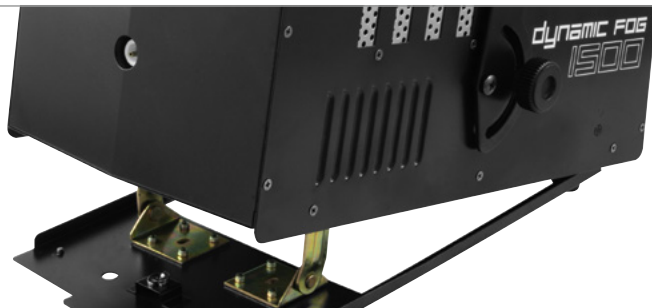

Also characteristic about Dynamic: the looks. With the grill, based a bit on a radiator grill from a car, and its soft blue LED illumination the series also directs in a new, modern direction.

The different models of the series cover large fields of applications. There are Dynamics for large live stages, discotheques and clubs as well as small party rooms. The series consists of two hazers and 5 foggers.

Some units offer more control options than the classic cable remote or an DMX interface. The Fog 1200, 1500, 2000 and the Faze 1000 are also equipped with a wireless remote. The Fog 2000 has a control module, that is attached to the machine. But it can easily be loosened via four screws and then serves as cable remote with ample options.

No. 51702030  
**EUROLITE Dynamic Fog 600 Fog Machine**  
 Compact fog machine with 600 W power and cable remote control

DMX No. 51702037  
**EUROLITE Dynamic Fog 700 Fog Machine**  
 Compact DMX fog machine with 700 W power

DMX No. 51702040  
**EUROLITE Dynamic Fog 1200 Fog Machine**  
 DMX machine with 1200 W power, wireless remote control and timer

DMX No. 51702045  
**EUROLITE Dynamic Fog 1500 Flex Fog Machine**  
 DMX machine with 1500 W power, adjustable output angle, timer and remote