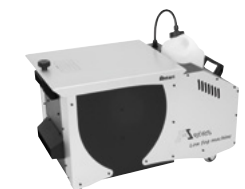

Silent hazer in flightcase

DMX

No. 51701983

EUROLITE NB-150 ICE Low Fog Machine

Simple floor fogger with 1500 W, fog cooled via ice cubes

NEW

No. 51701984

EUROLITE NB-60 ICE Low Fog Machine

Compact low fog machine with 600 W, timer, ice cubes cool the fog

NEW

No. 51701986

EUROLITE NB-40 MK2 ICE Low Fog Machine

Compact machine (450 W), 1.2 liter tank, remote control, ice cube cooling

NEW

No. 51701988

EUROLITE Mini Dry Ice 1 Ground Fog Machine

Compact ground fog machine for dry ice operation

DMX

No. 51702663

ANTARI DNG-200 Low Fog Generator

Heavy-duty low fog machine, generates enormous amounts with fluid

DMX

No. 51702664

ANTARI ICE-101 Low Fog Machine

Floor fog machine with remote control or DMX, ice cube cooled

DMX

No. 51702962

ANTARI DNG-100 Fog Cooler

Accessory for creating floor-fog, can be installed in front of the smoke machine