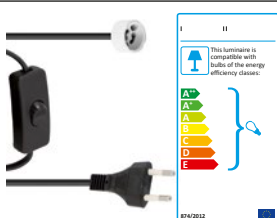

PSSO CEE extension red

No. 30245620	16A 5x2.5, 10 m
No. 30245622	16A 5x2.5, 15 m
No. 30245624	16A 5x2.5, 20 m
No. 30245625	16A 5x2.5, 25 m
No. 30245628	32A 5x6, 10 m
No. 30245629	32A 5x6, 25 m

PSSO CEE extension 32A 5x4 black

No. 3024563K	5 m
No. 3024563L	10 m
No. 3024563M	25 m

PSSO CEE extension 63A 3x16 blue

No. 3024562D	5 m
No. 3024562E	10 m
No. 3024562F	15 m

EUROLITE GU-10 socket power cable, plug, switch

No. 51100667

EUROLITE E-14 socket power cable, plug, switch