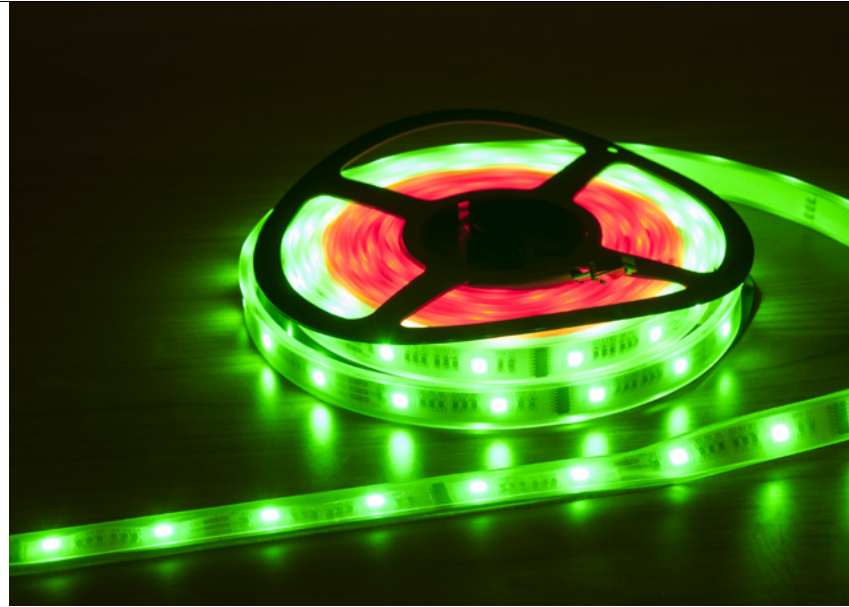

# LED Strips

eurolite®

NEW SMD WW CW ● ●

No. 50530103.....2700 K  
 No. 50530105.....3000 K, constant current  
 No. 50530106.....3000 K  
 No. 50530107.....3000 K, bendable  
 No. 50530109.....4000 K  
 No. 50530112.....5700 K

**EUROLITE LED Strip 300 5m 3528 12V**

NEW SMD UV ●

No. 50530133

**EUROLITE LED Strip 300 5m 3528 UV 24V**

NEW SMD RGB ● ● ●

No. 50530136

**EUROLITE LED Strip 300 5m 5050 RGB 12V**

NEW SMD RGB WW ● ● ● ●

No. 50530141

**EUROLITE LED Strip 300 5m RGBWW 24V**

NEW SMD WW ●

No. 50530132

**EUROLITE LED Strip 300 5m 3014 3000K 12V**  
**Side View**

Strip with LEDs, which shine to the side

NEW SMD WW ●

No. 50530101

**EUROLITE LED Strip 1320 5m 2216 2700K 24V**

Strip with only 4.5 mm width and a CRI > 90 - very narrow, very bright

NEW SMD CW+WW ● ●

No. 50530130

**EUROLITE LED Strip 600 5m 2835 1800+5700K 24V**

Strip with a maximum power of 100 watts and a CRI > 90