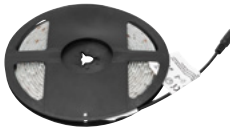

ACCESSORY Link Chain GK8 sw

Link chain EN 818-2

No. 50301591
EUROLITE Screw Set for MD Mounting Plates

Complete set of screws (4 x screw, 4 x nut, 4 x washer)

No. 50301612.....33 cm, 4 mm
No. 50301614.....1 m, 4 mm
No. 50301615.....1 m, 8 mm
No. 50301616.....1 m, 8 mm

EUROLITE Link Chain WLL 80kg,

Link chain

IP44 SMD ● ● ● ● ●
No. 50530155.....150 LEDs, blue
No. 50530160.....150 LEDs, green
No. 50530165.....150 LEDs, yellow
No. 50530170.....150 LEDs, 6500 K
No. 50530175.....300 LEDs, 6500 K
No. 50530180.....150 LEDs, 3000 K
No. 50530185.....300 LEDs, 3000 K
No. 50530260.....300 LEDs, CW/WW

EUROLITE LED IP Strip 5m 12V

Flexible LED strip for indoor and outdoor use

IP44 SMD RGB ● ● ●
No. 50530190.....24 V
No. 50530195.....12 V

EUROLITE LED IP Strip 150 5m RGB

Flexible LED strip for indoor and outdoor use