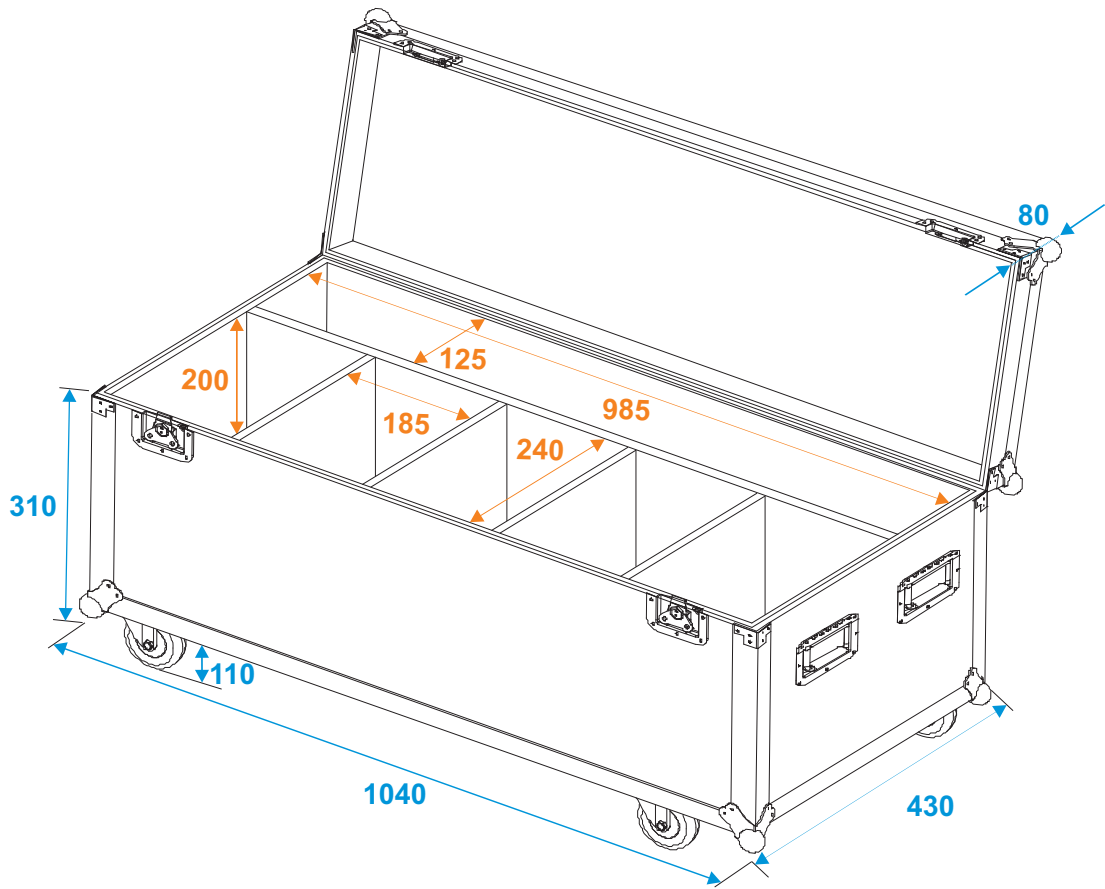

# Flightcase

42111100

Flightcase 4x LED Umbrella

\*all dimensions in millimeters