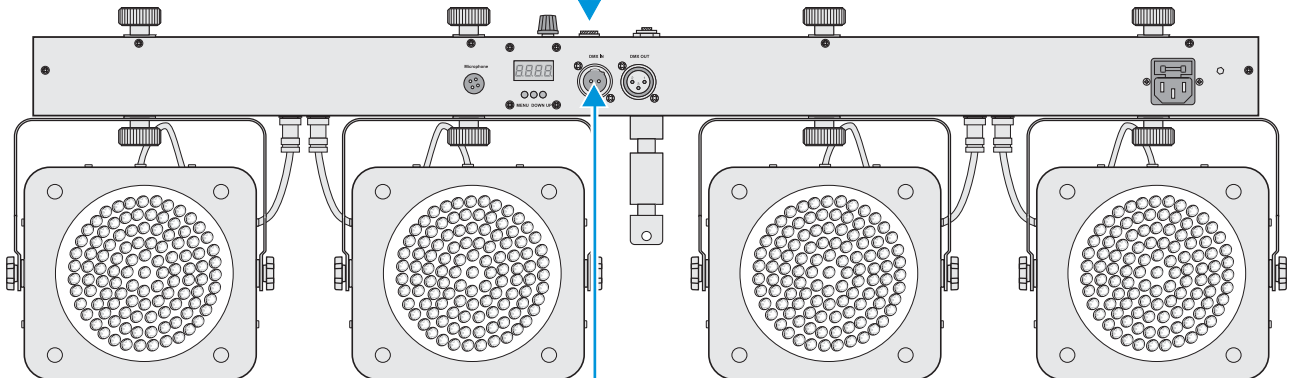

Accessories
KLS-200

KLS Series

- 1 Foot Pedal**
EUROLITE FP-1 Foot pedal
Item no. 42109710

- 2 DMX Controller**
EUROLITE DMX LED Operator 4
Item no. 70064504

- 3 DMX Controller**
EUROLITE DMX LED Operator IR2DMX
Item no. 70064511