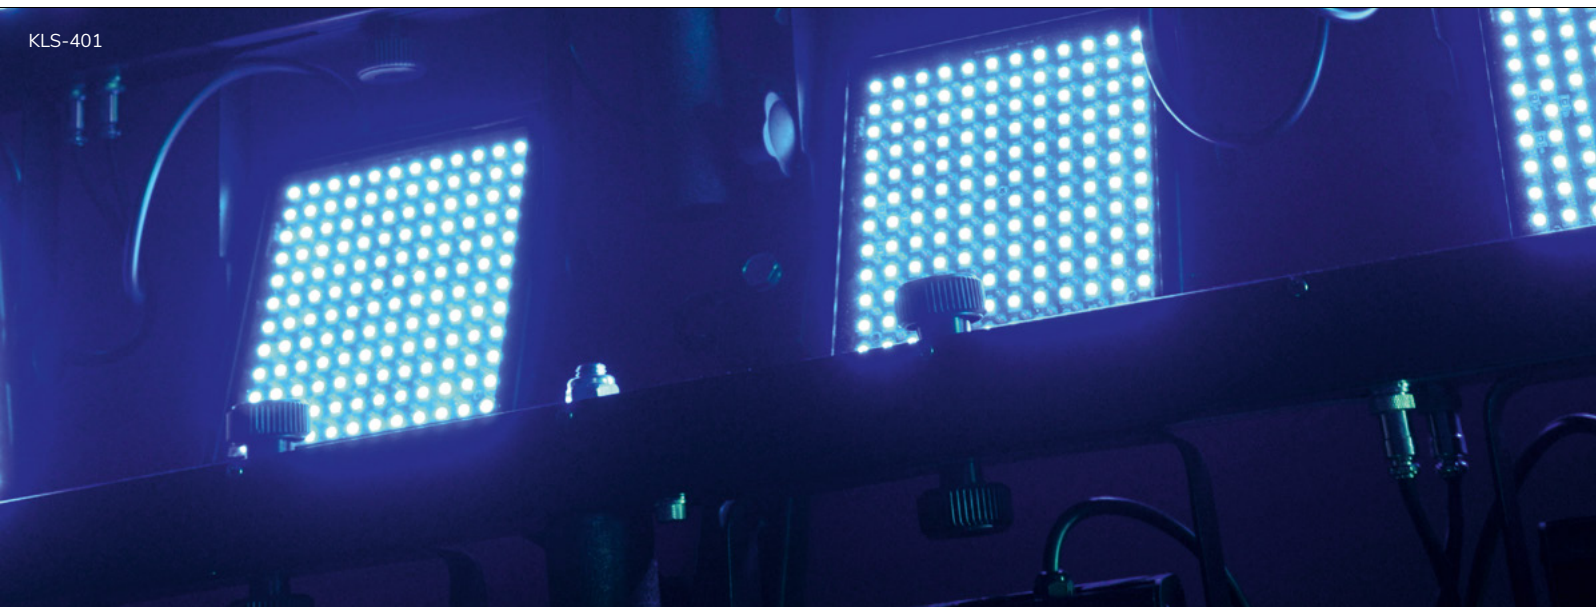

KLS-401

TCL RGB CW DMX STAND ADAPTER
MOUNTING INCL.     13°  

No. 42109620

EUROLITE LED KLS-170 Compact Light Set

Bar with 4 RGB spots, cold white + UV strobe LEDs, foot switch and bag

RGB DMX TV pin
    25°

No. 42109700

EUROLITE LED KLS-200 Compact-Light-Set

Bar with 4 spots with 108 LEDs (RGB) each, inclusive transport bag

RGB DMX TV pin
    25°

No. 42109781

EUROLITE LED KLS-401 Compact Light Set

Bar with 4 spots with 108 LEDs (RGB) each, inclusive transport bag

TCL RGB DMX TV pin
    30°

No. 42109851

EUROLITE LED KLS-801 Compact Light Set

Bar with 4 spots with 7 x 3 W 3in1 LED (RGB) each, inclusive transport bag

PCL RGBAW DMX TV pin
    28°

No. 42109892

EUROLITE LED KLS-2500 Compact-Light-Set

Bar with 4 spots with 7 x 10 W 5in1 LED each, with 5-pin QuickDMX connector

QCL RGBW CW DMX
    9°

No. 42109630

EUROLITE LED KLS-180 Compact Light Set

Bar with 4 RGBW spots and 4 white strobe LEDs, with 5-pin QuickDMX connector