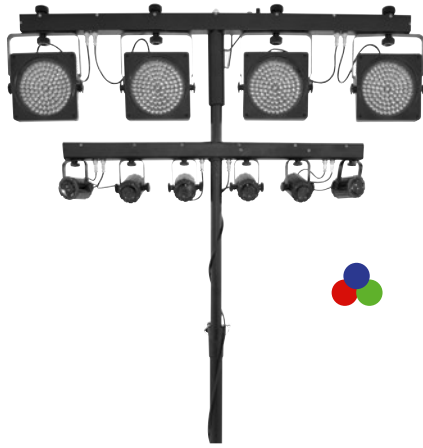

EUROLITE M-200 Mobile TwinTop Light Set

Compact mobile light set

- Combines LED flower effect and 4 LED spots
- Set consisting of: LED KLS-200, LED MAT-Bar, speaker system stand and adapter
- Very room-filling

No. 42109504

TCL RGB

EUROLITE KLS-Kombo Pack 1

Compact mobile light set

- Combines four LED spots and six flower effects
- Set consisting of: LED KLS-200, LED SCY-Bar TCL, speaker system stand, adapter
- Basic light with KLS, effect light with SCY

No. 42109541

EUROLITE KLS-Kombo Pack 2

Compact mobile light set

- Combines four LED spots and four flower effects
- Set consisting of: LED KLS-200, LED QDF-Bar, speaker system stand and adapter
- Basic light with KLS, effect light with QDF

No. 42109542

EUROLITE KLS-Kombo Pack 8

Versatile mobile light set

- Combines four LED spots and beam effect and four matrix effects
- Set consisting of: LED KLS-401, LED MAT-Bar, LED SCY-200, speaker system stand and adapter
- Basic light with KLS - effects with MAT-Bar and SCY