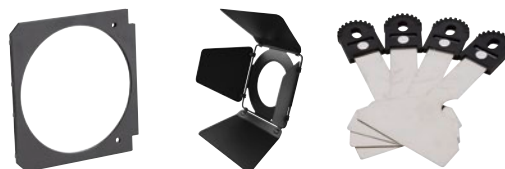

EUROLITE Iris for LED Profile 100W WW

No. 40001995

EUROLITE Profile Spot 650W 20-40°

Easy-to-handle profile spot

- Robust housing
- 4 shutter blades
- Focus manually adjustable from 20° to 40°

Technical specifications: