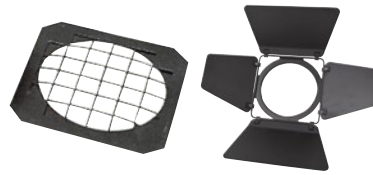

EUROLITE Theatre Spot bk
Theatre Spot for use at close range

- High-quality theatre spot
- Focusable from 10° to 40°
- Incl. frame for color filter and protective mesh

| | |
|--------------------|-----------------------------|
| No. 41900520 | 300/500 fresnel |
| No. 41900525 | 300/500 antihalo |
| No. 41900533 | 300/500 color filter frame |
| No. 41900525 | 300/500 barn doors |
| No. 41901020 | 650/1000 fresnel |
| No. 41901023 | 650/1000 antihalo |
| No. 41901027 | 650/1000 filter frame |
| No. 41901029 | 650/1000 color filter frame |
| No. 41901050 | 2000 fresnel |
| No. 41901053 | 2000 antihalo |
| No. 41901060 | 2000 color filter frame |
| No. 41901062 | 20000 barn doors |

Technical specifications:

| Device: | Spot 300/500 | Spot 650/1000 | Spot 2000 |
|---------------------|--------------------|--------------------|--------------------|
| Power supply: | 230 V AC, 50 Hz ~ | 230 V AC, 50 Hz ~ | 230 V AC, 50 Hz ~ |
| Power consumption: | max. 500 W | max. 1000 W | 2000 W |
| Socket: | GY-9.5 | GX-9.5 | |
| Lamp: | max. 500W | 650 to 1000 W | |
| Dimensions (LxWxH): | 310 x 230 x 330 mm | 380 x 270 x 340 mm | 450 x 320 x 400 mm |
| Weight: | 4 kg | 4.5 kg | 8 kg |

DMX WW CW DAYLIGHT

EUROLITE LED Theatre 36x3W CW/WW

Professional LED theatre spot with barn doors and color filter frame

- Equipped with 36 x 3 W LED: 18 x warm white, 18 x cold white
- Color temperature steplessly adjustable between 3000 K and 7000 K
- Dimmer
- Impressive light output
- Silent fan

No. 41602000

Technical specifications:

| | |
|-----------------------|-----------------------|
| Power supply: | 230 V AC, 50 Hz ~ |
| Power consumption: | 130 W |
| Beam angle: | approx. 20° |
| LED-type: | 3 W |
| Number of LEDs: | 36 (18 x WW, 18 x CW) |
| DMX control channels: | 5 |
| DMX512 connection: | 3-pin XLR |
| Dimensions (LxWxH): | 180 x 305 x 340 mm |
| Weight: | 6 kg |