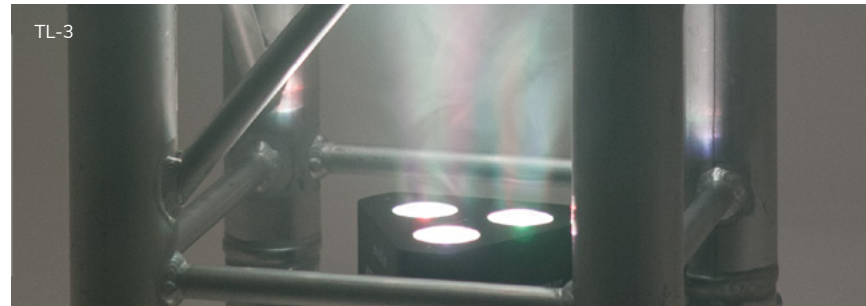

No. 41700055

EUROLITE Charger 4x Akku Flat Light Series

Power supply with cable, simultaneous charging of 4 x Akku Flat Light 1/3

TL-3

No. 41700500

EUROLITE AKKU TL-3 TCL Trusslight

Spotlight with 3 x 3 W 3in1 LED (RGB) for lighting within trussing