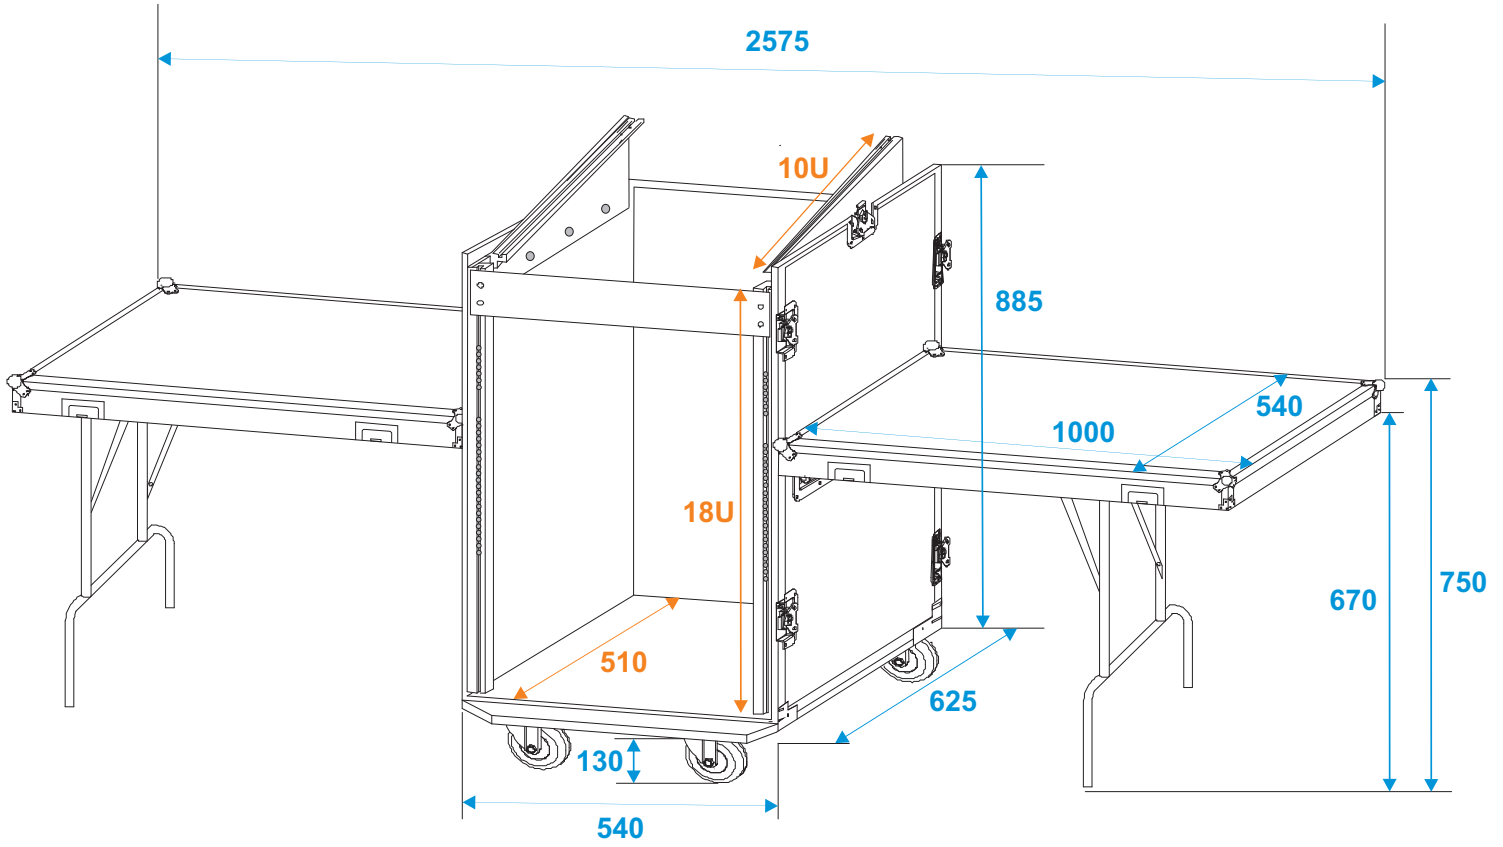

Flightcase

32000205 Special stage case TD-1 with castors

*all dimensions in millimeters