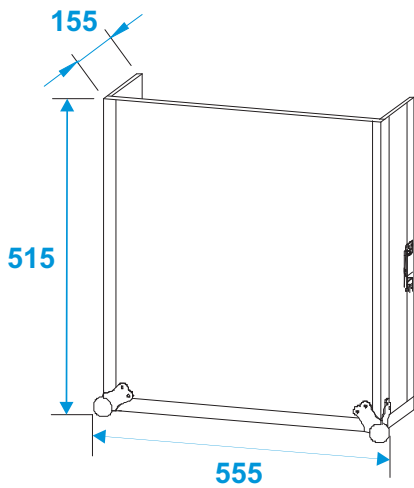

# Flightcase

**32000102** Special combo case TA-2, 20U

\*all dimensions in millimeters