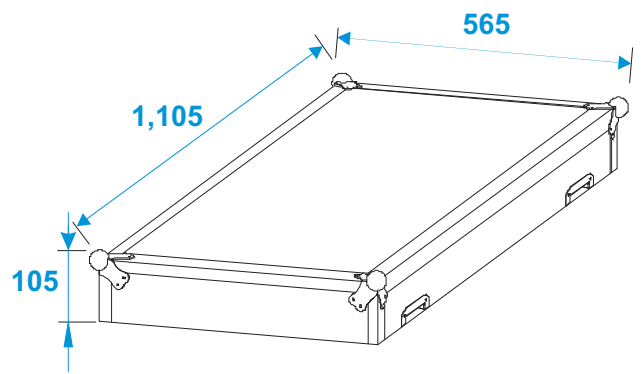

# Flightcase

**32000102** Special combo case TA-2, 20U

\*all dimensions in millimeters