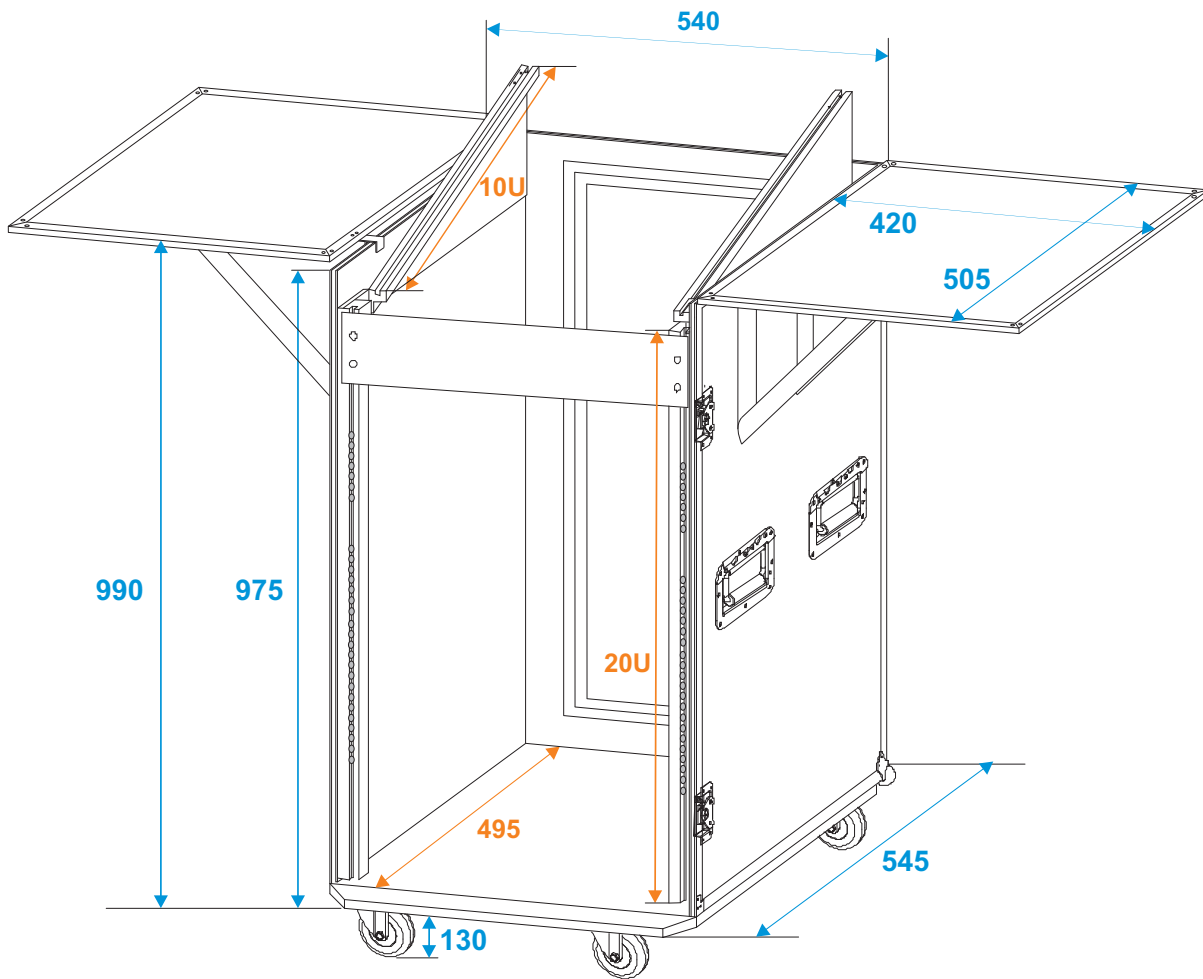

# Flightcase

**32000102** Special combo case TA-2, 20U

\*all dimensions in millimeters