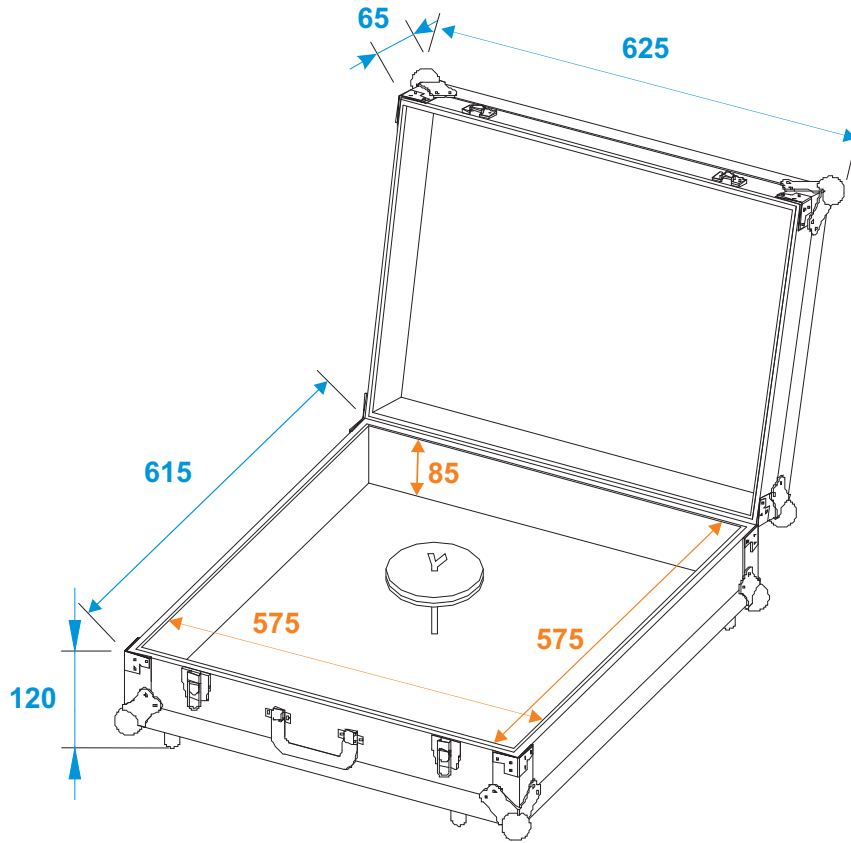

Flightcase

31999818 DRUM CYMBALS

*all dimensions in millimeters