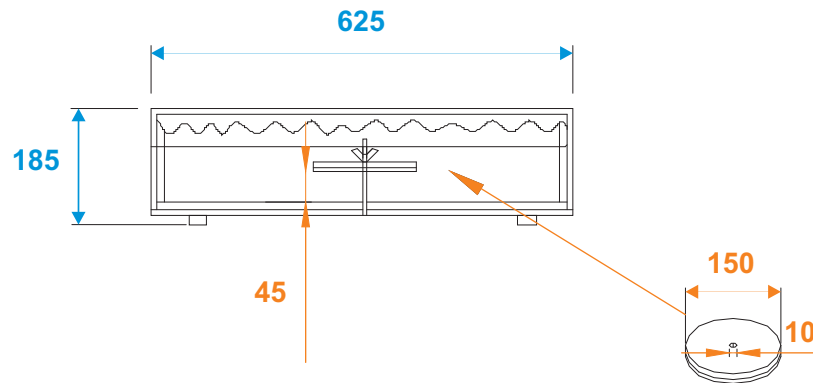

Flightcase

31999818 DRUM CYMBALS

*all dimensions in millimeters