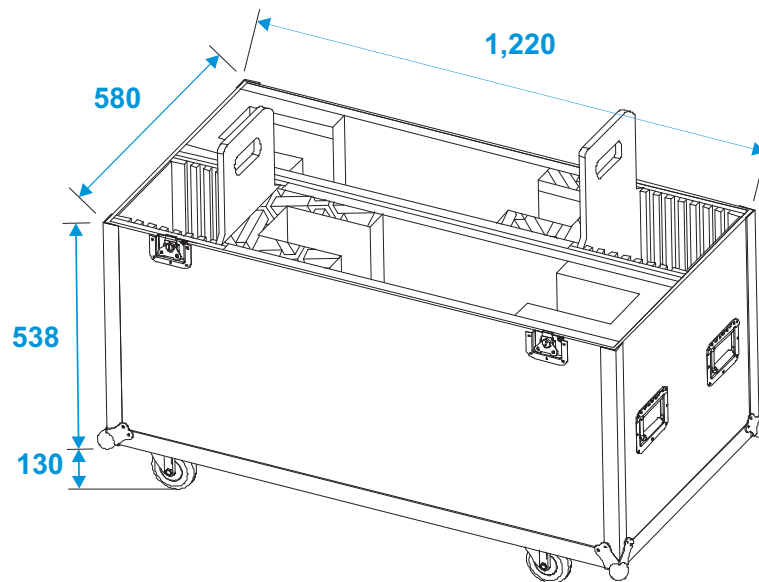

Flightcase

31998007 2x LCD ZL32/42

*all dimensions in millimeters