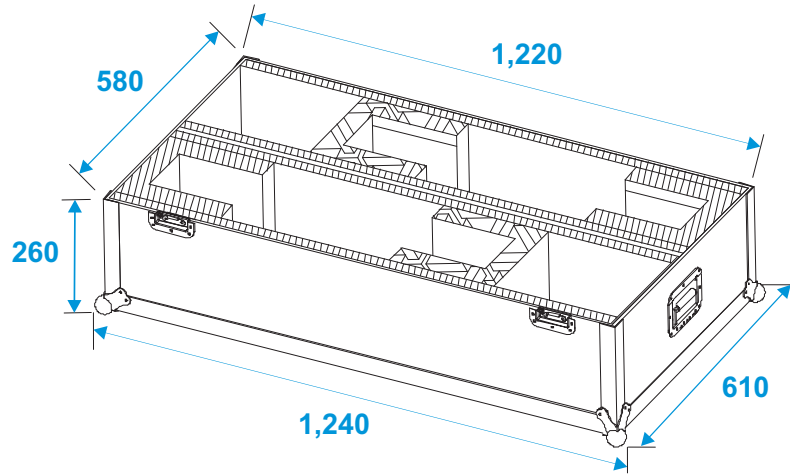

Flightcase

31998007 2x LCD ZL32/42

*all dimensions in millimeters