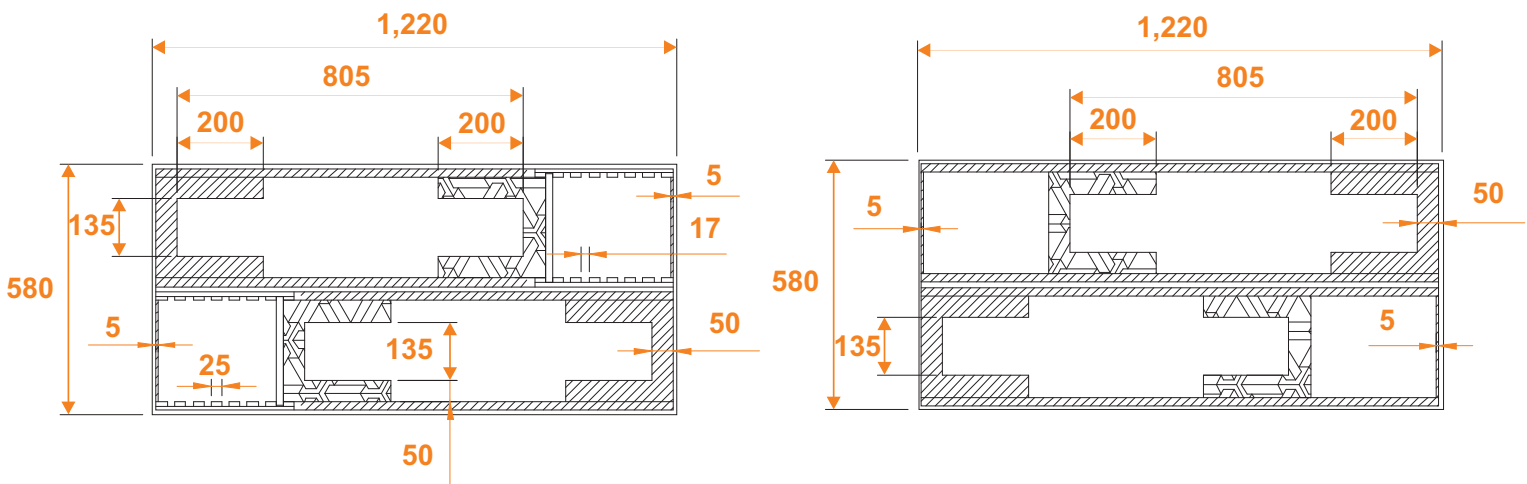

Flightcase

31998007 2x LCD ZL32/42

*all dimensions in millimeters