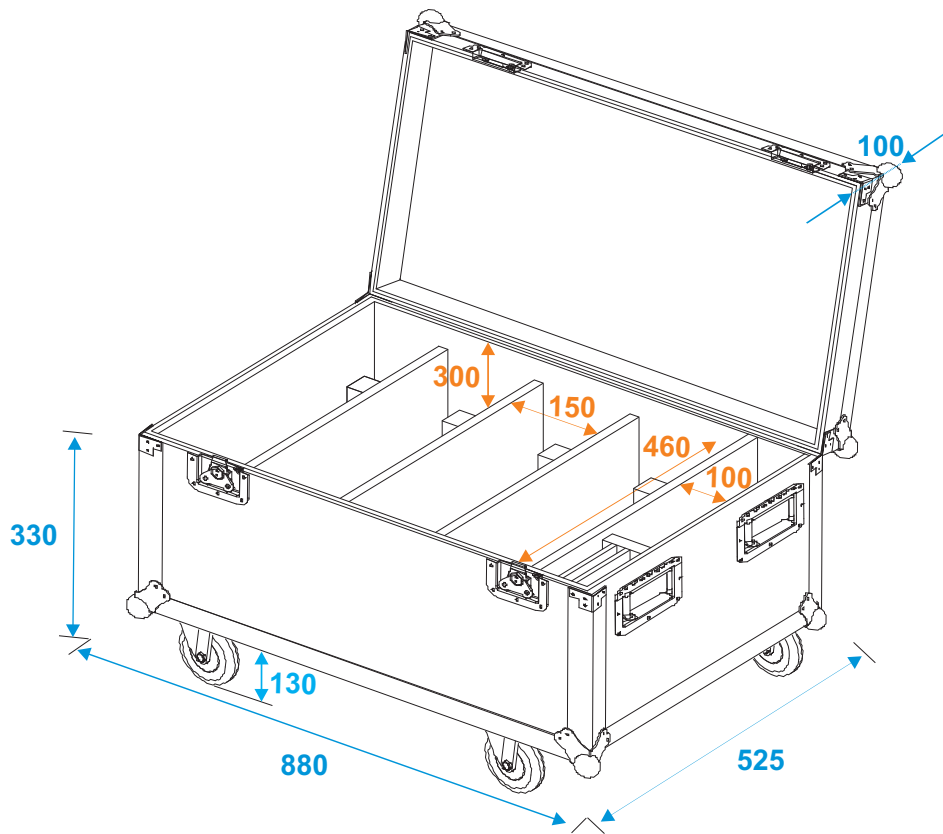

Flightcase

31005239

Flightcase 4x Multiflood IP 8x10W RGBW Wash

*all dimensions in millimeters