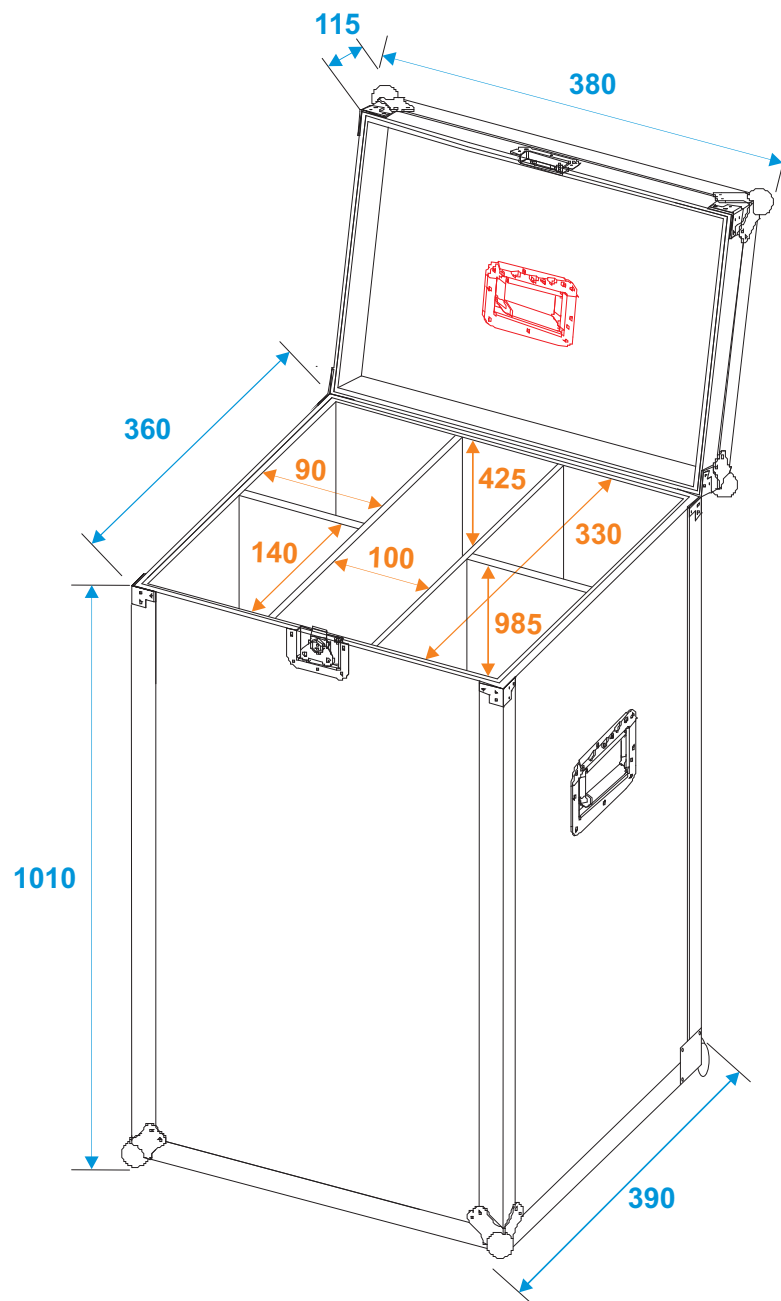

Flightcase

31005192

Flightcase 4x LED IP T-Bar 16 QCL Leiste

*all dimensions in millimeters