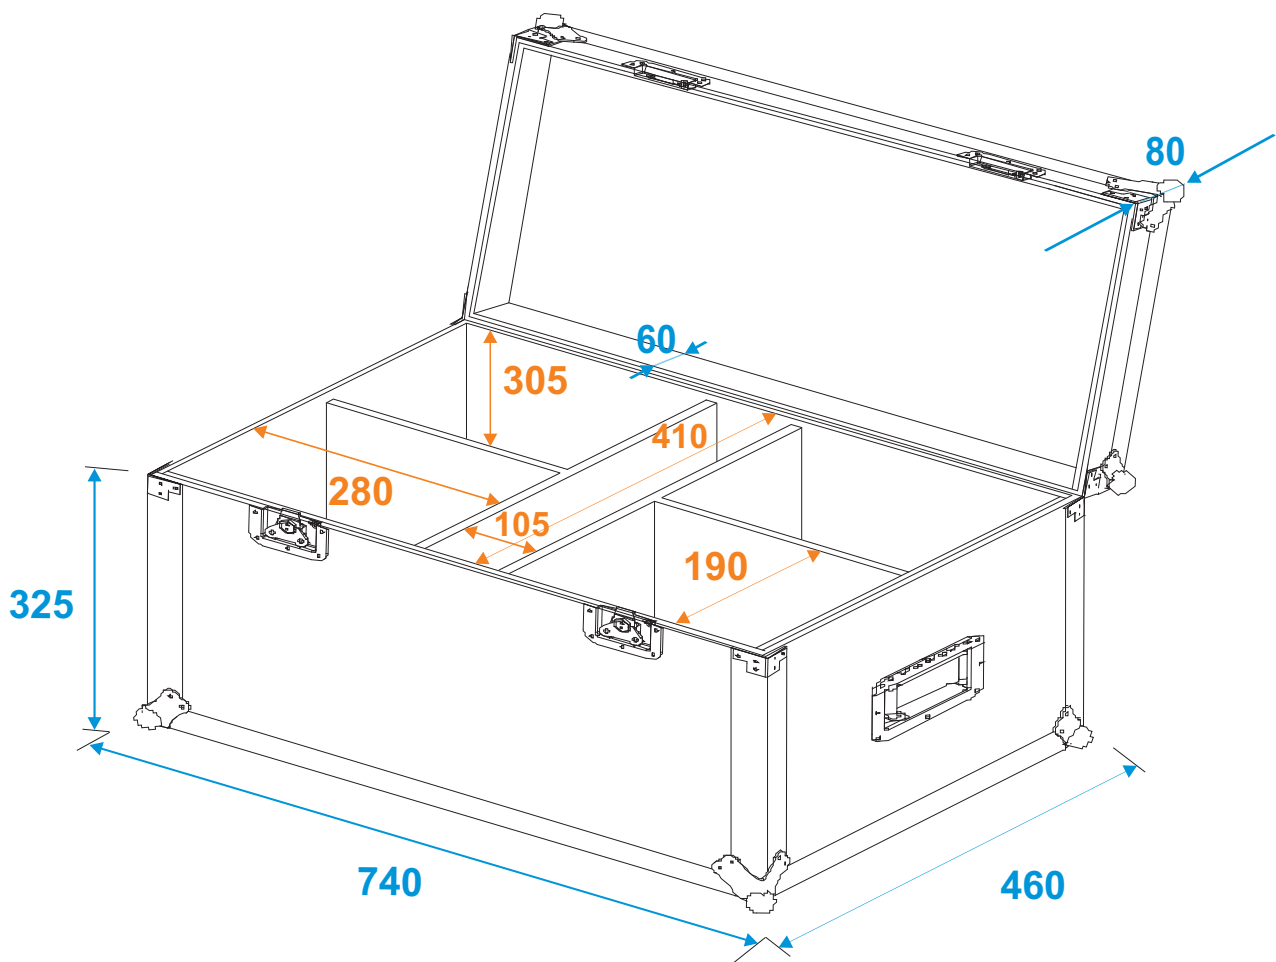

# Flightcase

31005168

Flightcase 4x LED IP Toulrlicht 120

\*all dimensions in millimeters