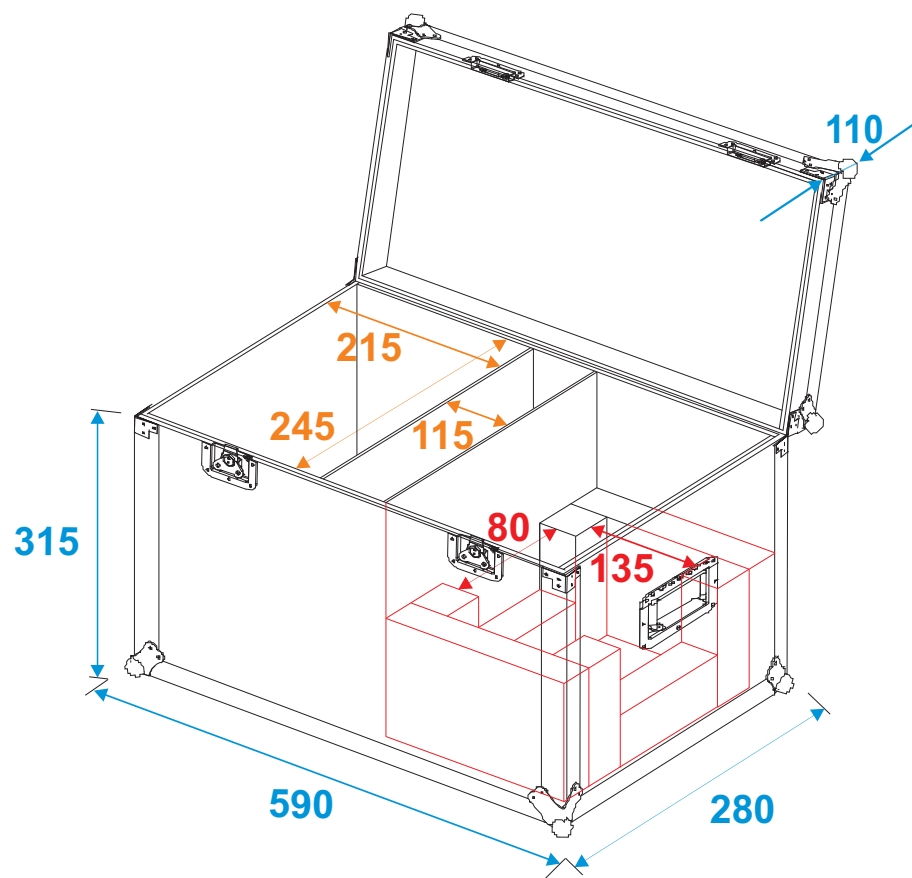

Flightcase

31005134

Flightcase 2x LED TSL-150

*all dimensions in millimeters