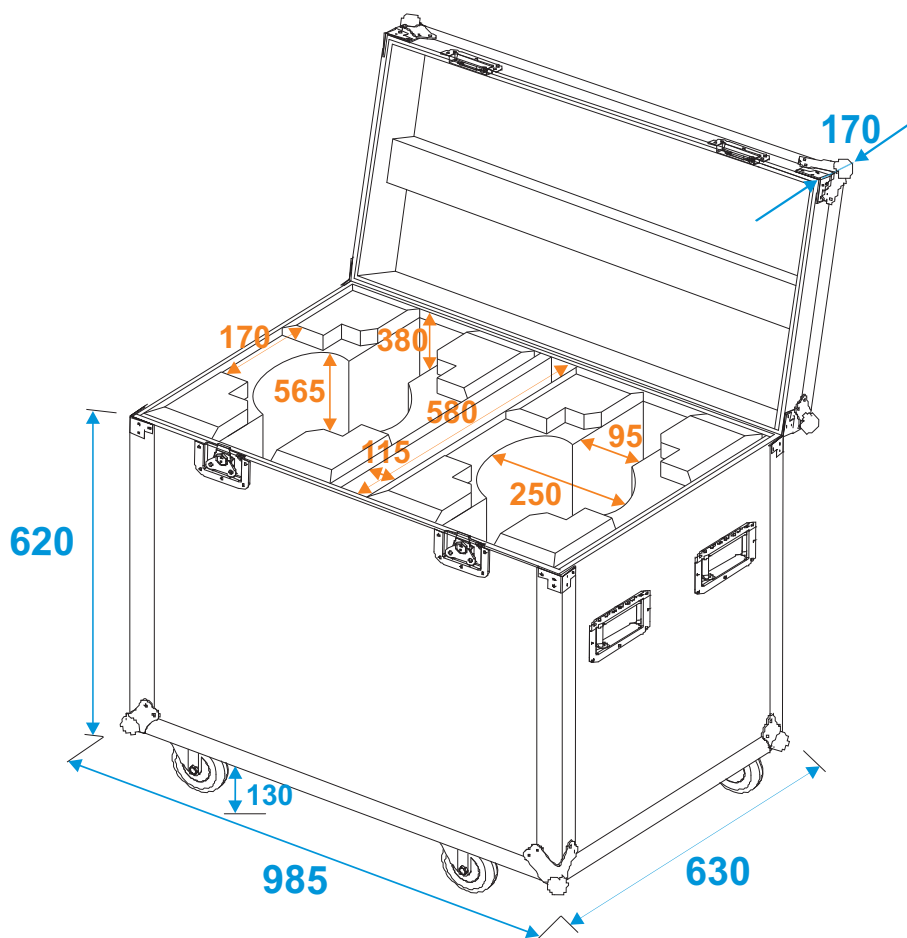

Flightcase

31005131

Flightcase 2x DMH-200 LED

*all dimensions in millimeters