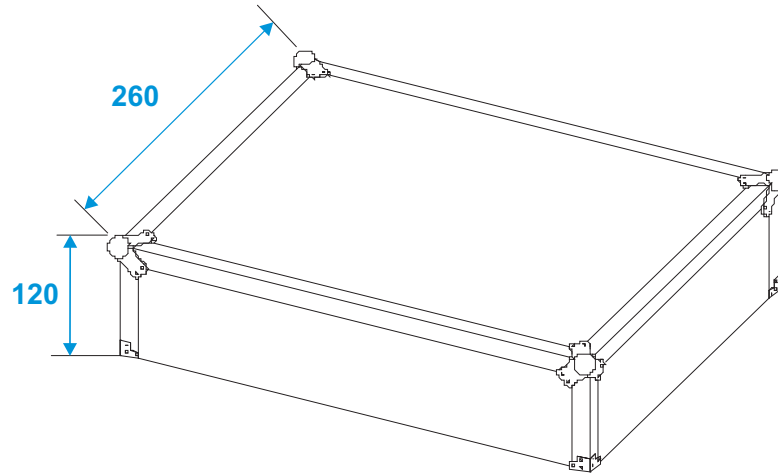

Flightcase

31005122

Flightcase TRM-202M Rotary Mixer

*all dimensions in millimeters