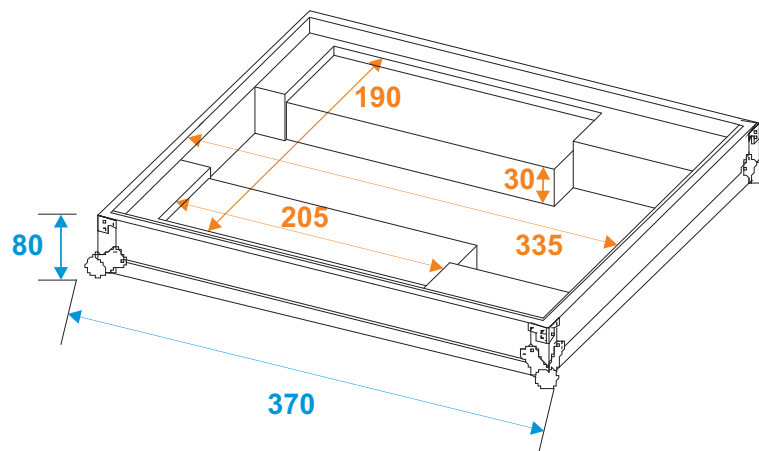

Flightcase

31005122

Flightcase TRM-202M Rotary Mixer

*all dimensions in millimeters