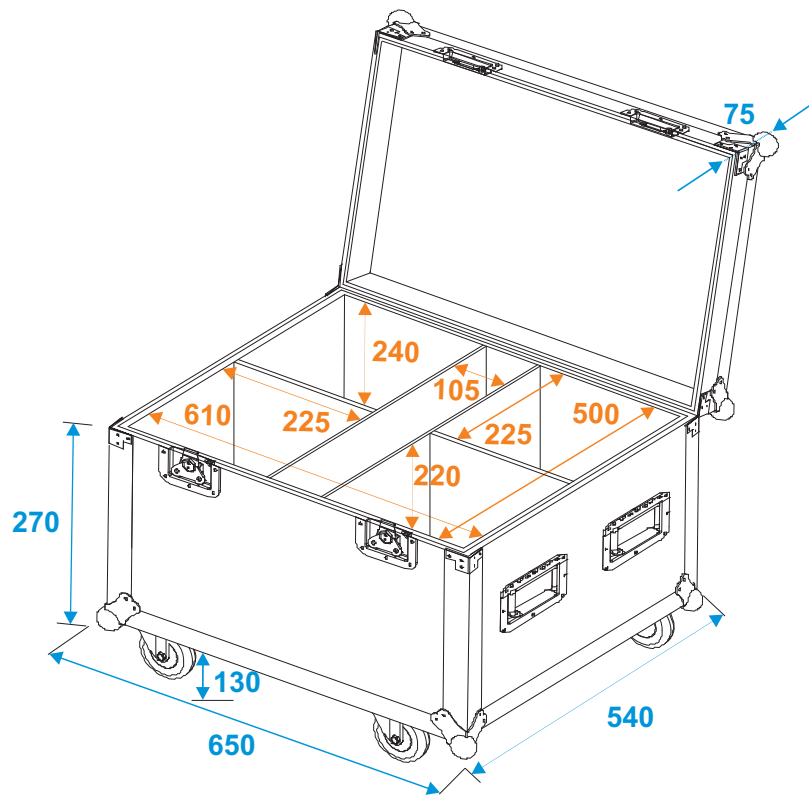

Flightcase

31005120

Flightcase 4x LED IP PAR 12x12W HCL

*all dimensions in millimeters