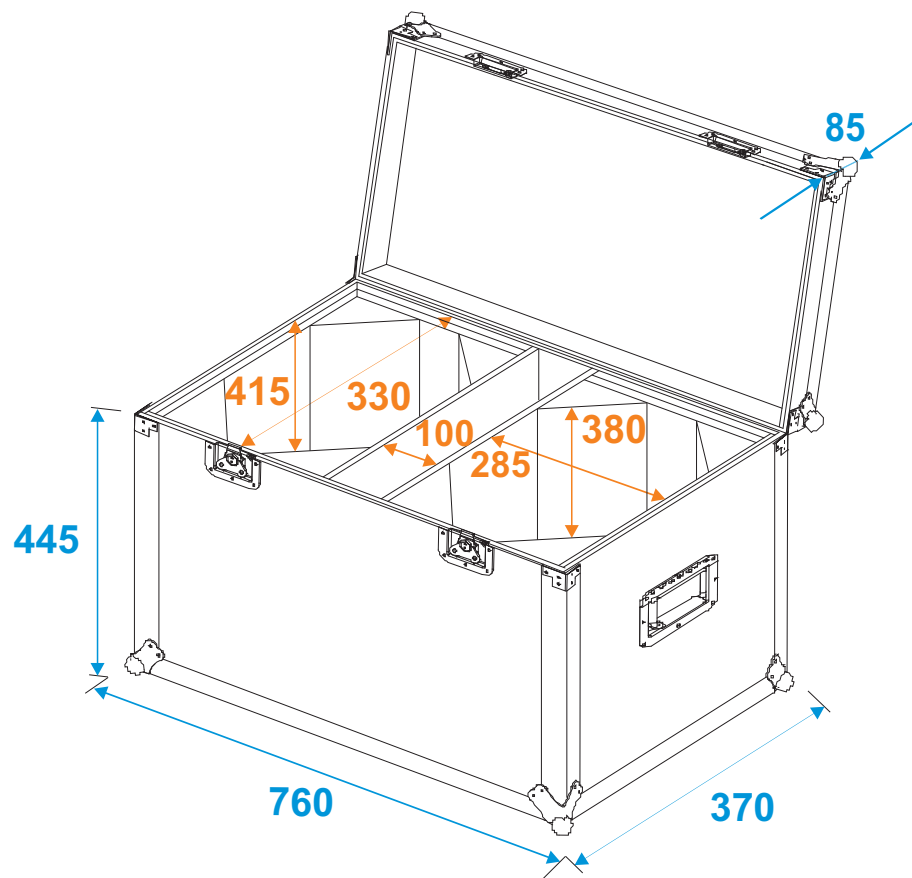

Flightcase

31005116

Flightcase 2x LED THA-100F/THA-120PC

*all dimensions in millimeters